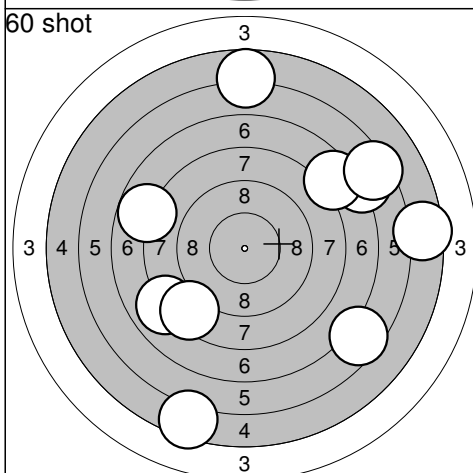

Ramselefors

2012-04-21

UME-Kulan

Umeå skytteallians

Sight

Sight

Sight

60 shot

60 shot

60 shot

60 shot