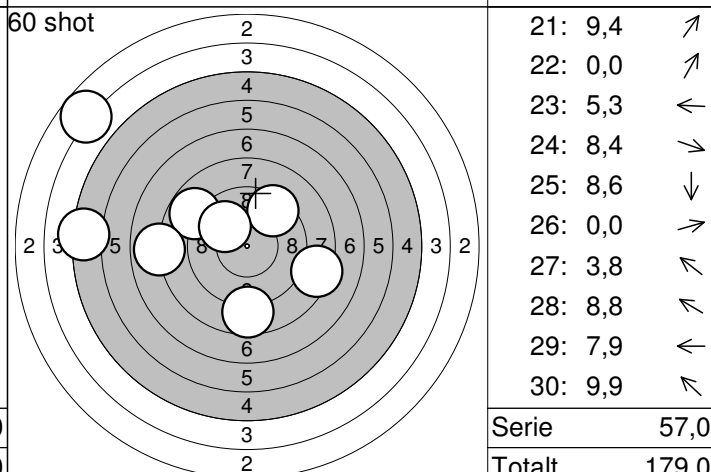

UME-Kulan

Umeå skytteallians

Sight

Sight

Sight

60 shot

60 shot

60 shot