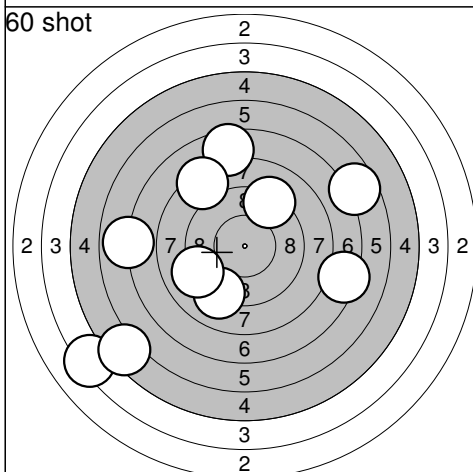

UME-Kulan

Umeå skytteallians

Sight

Sight

Sight

60 shot

60 shot

60 shot