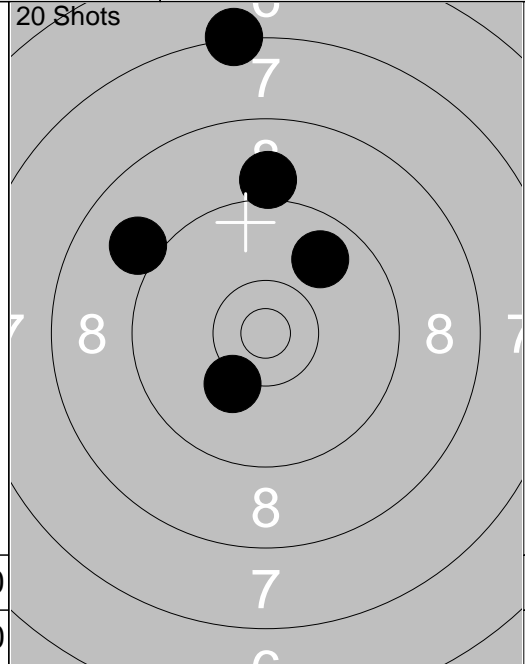

<p>20 Shots</p> 	<p>16: 8.3 ↑ 17: *10.3 ↑ 18: 9.4 → 19: 8.7 ↗ 20: 9.7 ↗</p> <p>Series 44.0 Total 182.0</p>	
--	---	--

1:	6.9	↗
2:	4.7	↖
3:	5.9	↑
4:	8.5	↑
5:	6.8	↗
6:	7.0	↑
7:	8.7	↗
8:	7.3	↗
9:	5.9	↖
10:	7.7	↑

Series	63.0
Total	0.0

11:	8.5	↖
12:	10.0	↗
13:	8.2	↗
14:	7.1	↑
15:	9.5	→

Series	42.0
Total	0.0

1:	7.4	↗
2:	6.8	↑
3:	7.9	↑
4:	9.9	→
5:	8.0	→

Series	37.0
Total	37.0

6:	8.1	↗
7:	7.6	↖
8:	*10.5	→
9:	7.6	↑
10:	8.2	↑

Series	40.0
Total	77.0

11:	9.9	↗
12:	7.8	↑
13:	9.8	→
14:	9.5	↑
15:	9.8	↘

Series	43.0
Total	120.0

16:	8.6	→
17:	*10.3	↘
18:	10.0	↙
19:	*10.4	↗
20:	9.5	→

Series	47.0
Total	167.0

1: 5.6	↓
2: 6.6	↓
3: 5.7	↓
4: 6.9	↓
5: 9.1	→
6: 9.4	→
7: 8.8	↗
8: 9.6	↗
Series 57.0	
Total 0.0	

1: 7.3	↑
2: 9.0	↖
3: 9.8	↗
4: 9.1	↑
5: 10.2	↙
Series 44.0	
Total 44.0	

6: 8.7	↓
7: *10.7	↖
8: 9.4	←
9: 9.6	↗
10: 9.9	←
Series 45.0	
Total 89.0	

11: 8.3	↓
12: 8.7	↓
13: *10.4	↑
14: 9.3	↗
15: 9.3	↗
Series 44.0	
Total 133.0	