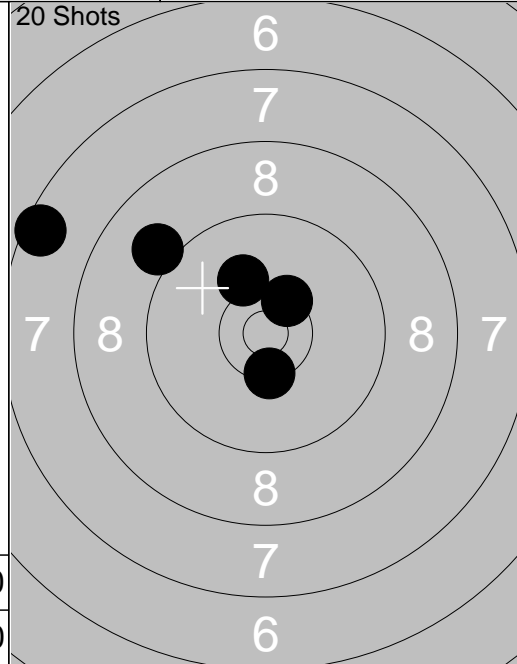

1: 7.5 ←
2: 10.1 ↖
3: *10.4 ↗
4: 9.1 ↖
5: *10.4 ↓
Series 46.0
Total 46.0