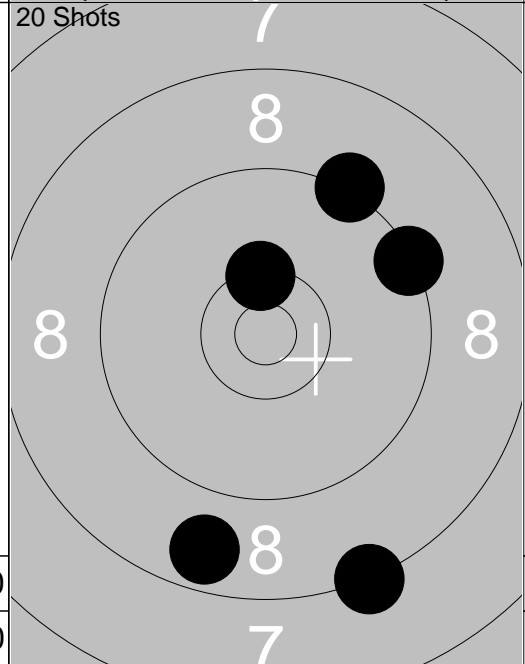

<p>20 Shots</p> 	<p>16: 8.3 ↑ 17: *10.3 ↑ 18: 9.4 → 19: 8.7 ↗ 20: 9.7 ↗</p> <p>Series 44.0 Total 182.0</p>	
--	---	--

1:	6.9	↗
2:	4.7	↖
3:	5.9	↑
4:	8.5	↑
5:	6.8	↗
6:	7.0	↑
7:	8.7	↗
8:	7.3	↗
9:	5.9	↖
10:	7.7	↑

Series	63.0
Total	0.0

11:	8.5	↖
12:	10.0	↗
13:	8.2	↗
14:	7.1	↑
15:	9.5	→

Series	42.0
Total	0.0

1:	7.4	↗
2:	6.8	↑
3:	7.9	↑
4:	9.9	→
5:	8.0	→

Series	37.0
Total	37.0

6:	8.1	↗
7:	7.6	↖
8:	*10.5	→
9:	7.6	↑
10:	8.2	↑

Series	40.0
Total	77.0

11:	9.9	↗
12:	7.8	↑
13:	9.8	→
14:	9.5	↑
15:	9.8	↘

Series	43.0
Total	120.0

16:	8.6	→
17:	*10.3	↘
18:	10.0	↙
19:	*10.4	↗
20:	9.5	→

Series	47.0
Total	167.0

1: 5.6	↓
2: 6.6	↓
3: 5.7	↓
4: 6.9	↓
5: 9.1	→
6: 9.4	→
7: 8.8	↗
8: 9.6	↗
Series 57.0	
Total 0.0	

1: 7.3	↑
2: 9.0	↖
3: 9.8	↗
4: 9.1	↑
5: 10.2	↙
Series 44.0	
Total 44.0	

6: 8.7	↓
7: *10.7	↖
8: 9.4	←
9: 9.6	↗
10: 9.9	←
Series 45.0	
Total 89.0	

11: 8.3	↓
12: 8.7	↓
13: *10.4	↑
14: 9.3	↗
15: 9.3	↗
Series 44.0	
Total 133.0	