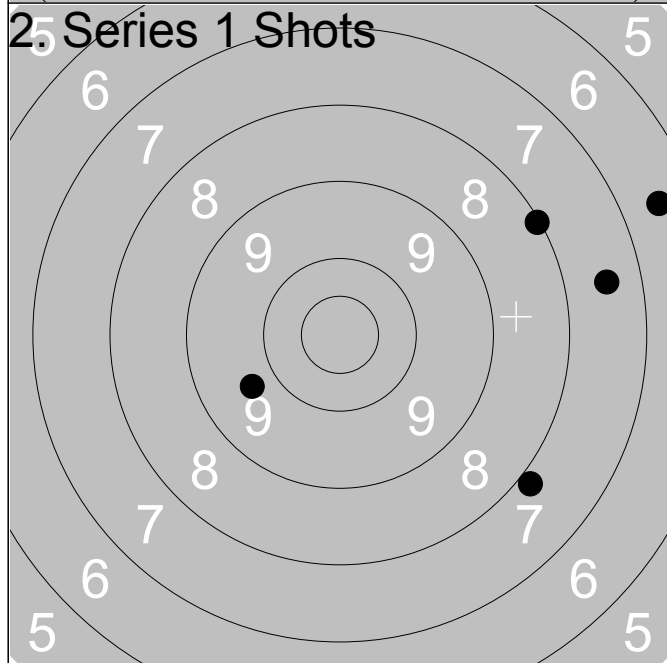

1:	9.7	←
2:	7.9	↘
3:	7.5	→
4:	6.5	↗
5:	8.1	↗

Series	37.0
Total	315.0