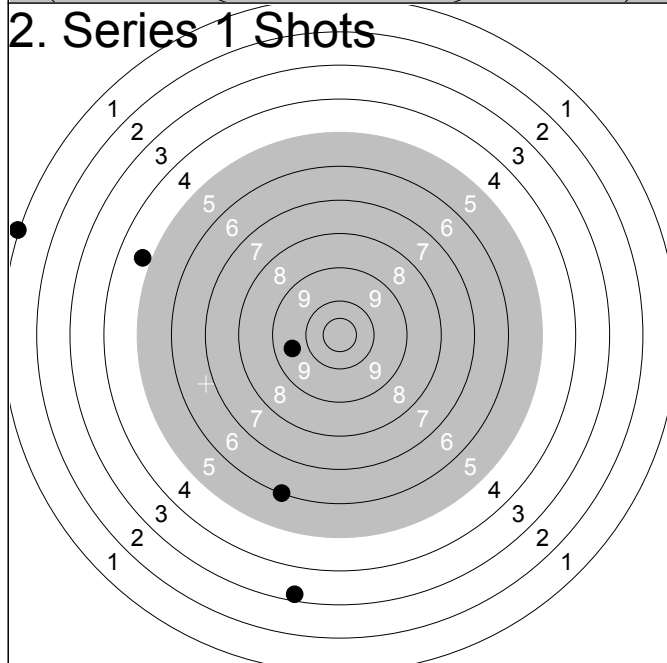

Series	46.0
Total	278.0

1:	9.7	←
2:	7.9	↘
3:	7.5	→
4:	6.5	↗
5:	8.1	↗

Series	37.0
Total	315.0

	1:	8.3	↗
	2:	6.8	←
	3:	9.9	→
<hr/>			
Series			23.0
Total			205.0

	1:	9.5	↗
	2:	6.6	↙
	3:	9.6	↓
	4:	8.5	←
	5:	7.9	↙
<hr/>			
Series			39.0
Total			244.0

	1:	3.2	↓
	2:	1.0	↙
	3:	9.6	←
	4:	6.0	↙
	5:	4.7	↙
<hr/>			
Series			23.0
Total			267.0

	1:	8.7	↖
	2:	8.5	↗
	3:	9.7	←
<b>Series</b>			<b>25.0</b>
<b>Total</b>			<b>225.0</b>

	1:	8.6	↗
	2:	10.1	↖
	3:	9.2	↖
	4:	8.4	↘
	5:	9.3	↘
<b>Series</b>			<b>44.0</b>
<b>Total</b>			<b>269.0</b>