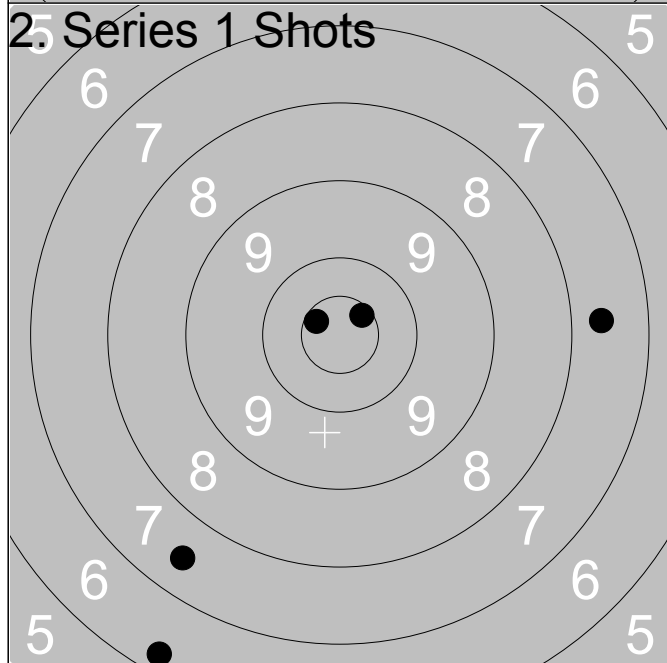

Series	46.0
Total	278.0

1:	9.7	←
2:	7.9	↘
3:	7.5	→
4:	6.5	↗
5:	8.1	↗

Series	37.0
Total	315.0

	1:	8.3	↗
	2:	6.8	←
	3:	9.9	→
<hr/>			
Series			23.0
Total			205.0

	1:	9.5	↗
	2:	6.6	↙
	3:	9.6	↓
	4:	8.5	←
	5:	7.9	↙
<hr/>			
Series			39.0
Total			244.0

	1:	3.2	↓
	2:	1.0	↙
	3:	9.6	←
	4:	6.0	↙
	5:	4.7	↙
<hr/>			
Series			23.0
Total			267.0

	1:	8.7	↖
	2:	8.5	↗
	3:	9.7	←
<b>Series</b>			<b>25.0</b>
<b>Total</b>			<b>225.0</b>

	1:	8.6	↗
	2:	10.1	↖
	3:	9.2	↖
	4:	8.4	↘
	5:	9.3	↘
<b>Series</b>			<b>44.0</b>
<b>Total</b>			<b>269.0</b>