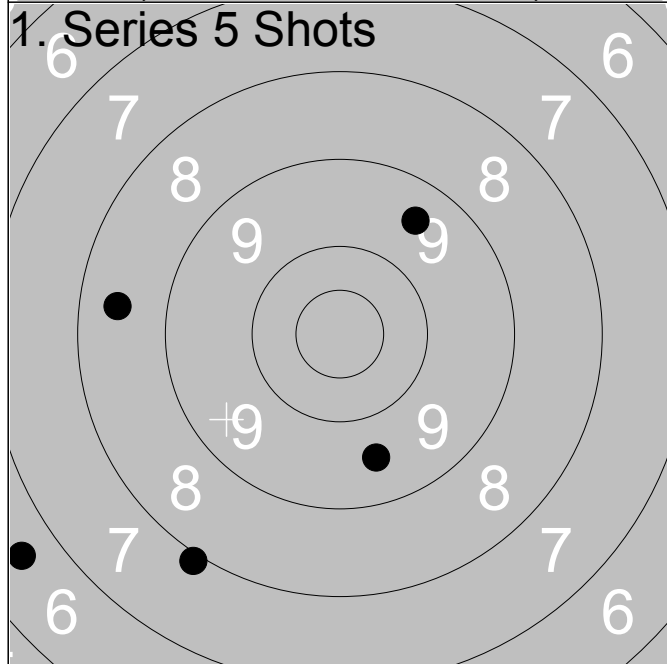

Series	46.0
Total	278.0

1:	9.7	←
2:	7.9	↘
3:	7.5	→
4:	6.5	↗
5:	8.1	↗

Series	37.0
Total	315.0

	1:	8.3	↗
	2:	6.8	←
	3:	9.9	→
<hr/>			
Series			23.0
Total			205.0

	1:	9.5	↗
	2:	6.6	↙
	3:	9.6	↓
	4:	8.5	←
	5:	7.9	↙
<hr/>			
Series			39.0
Total			244.0

	1:	3.2	↓
	2:	1.0	↙
	3:	9.6	←
	4:	6.0	↙
	5:	4.7	↙
<hr/>			
Series			23.0
Total			267.0

	1:	8.7	↖
	2:	8.5	↗
	3:	9.7	←
<b>Series</b>			<b>25.0</b>
<b>Total</b>			<b>225.0</b>

	1:	8.6	↗
	2:	10.1	↖
	3:	9.2	↖
	4:	8.4	↘
	5:	9.3	↘
<b>Series</b>			<b>44.0</b>
<b>Total</b>			<b>269.0</b>