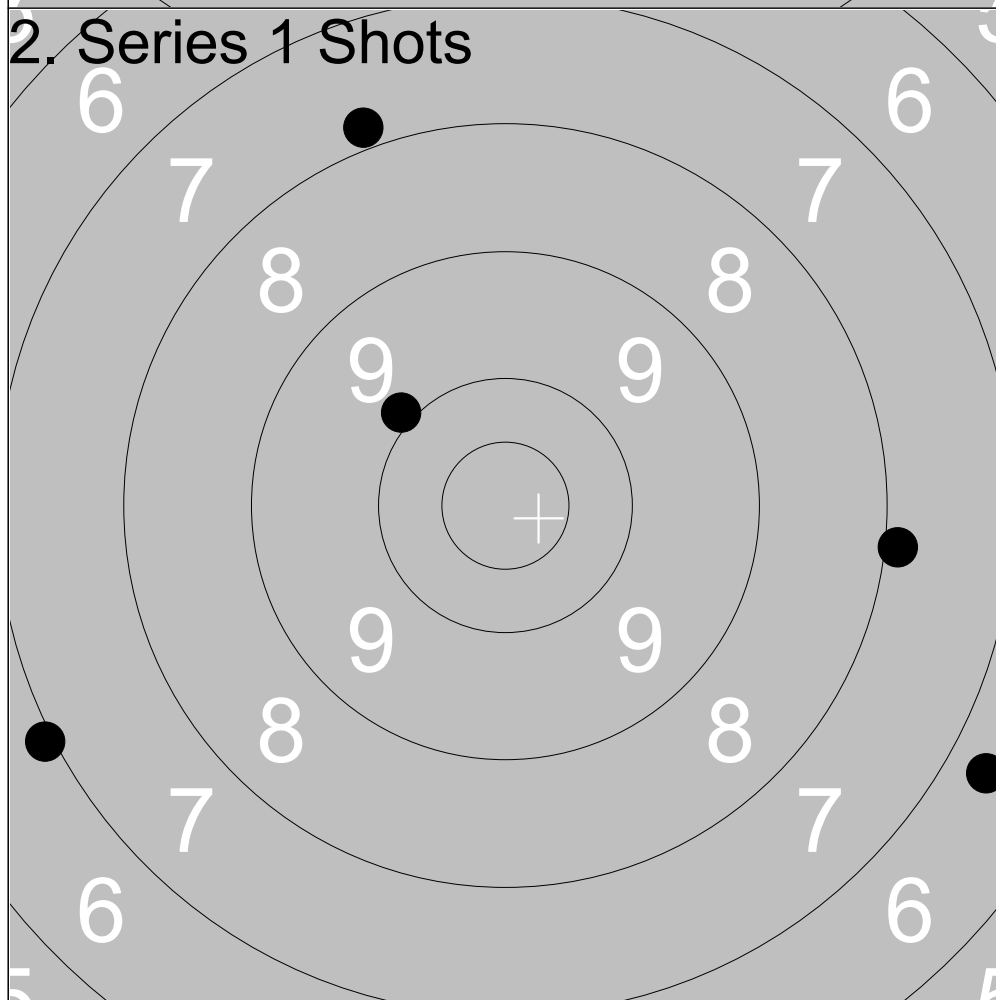

1:	6.7	↘
2:	9.9	↗
3:	7.9	↗
4:	7.9	→
5:	7.0	↙

Series	36.0
Total	304.0