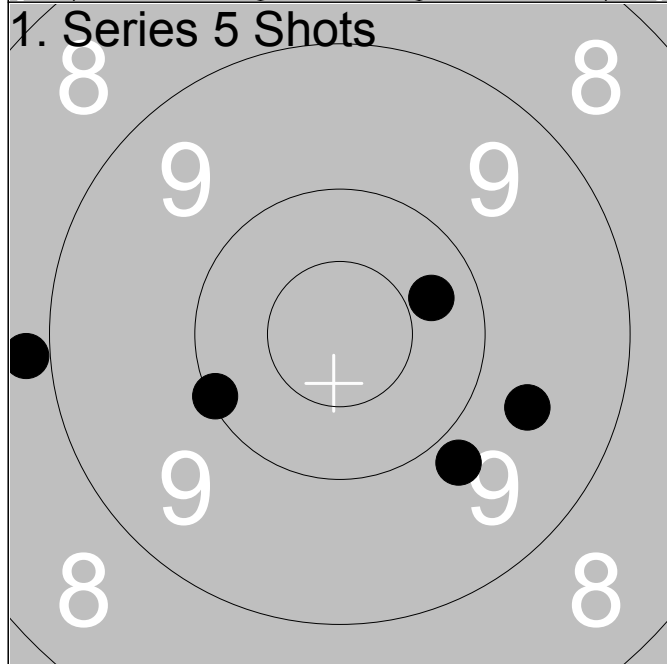

1:	8.9	←
2:	10.1	←
3:	9.6	→
4:	10.3	→
5:	9.8	↘
Series	46.0	
Total	251.0