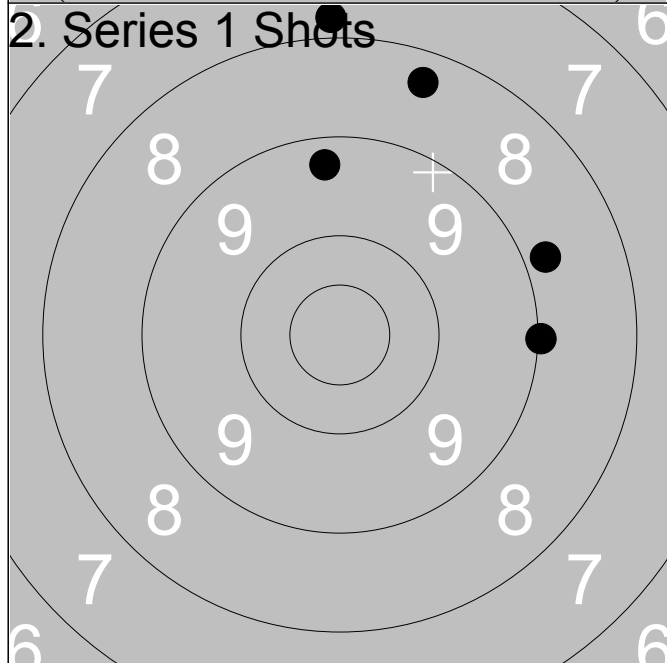

	1:	*10.5		↗
	2:	10.3		↘
	3:	10.2		↗
	4:	*10.7		↗
	5:	9.4		↘
<hr/>				
Series				49.0
Total				283.0

	1:	9.3		↖
	2:	*10.7		↘
	3:	9.7		↖
	4:	10.0		↖
	5:	10.0		↗
<hr/>				
Series				48.0
Total				331.0

1:	9.9	↙
2:	10.0	↘
3:	10.1	→

Series	29.0
Total	232.0

1:	9.3	↖
2:	9.4	↑
3:	9.3	↗
4:	9.9	↖
5:	10.3	↙

Series	46.0
Total	278.0

1:	9.1	→
2:	9.4	↘
3:	10.1	↘
4:	9.5	↙
5:	9.2	→

Series	46.0
Total	324.0

1:	10.2	↙
2:	9.4	→
3:	9.0	→
Series		28.0
Total		223.0

1:	8.1	↑
2:	10.3	↓
3:	9.7	→
4:	9.9	←
5:	10.4	↓
Series		46.0
Total		269.0

1:	8.8	→
2:	7.8	↑
3:	8.3	↑
4:	9.0	→
5:	9.3	↑
Series		41.0
Total		310.0

Relay <b>4</b>	Lane <b>9</b>	<b>Ulf Ohlsson</b>
-------------------	------------------	--------------------