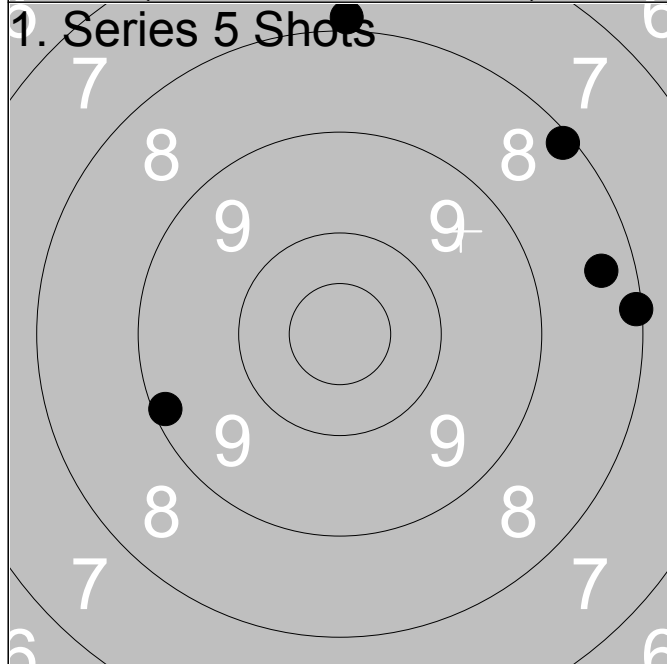

1:	9.5	↘
2:	10.1	→
3:	9.4	↘
4:	9.1	↗
5:	9.3	↖
Series		46.0
Total		262.0

1:	9.2	↗
2:	7.9	↗
3:	6.8	←
4:	7.5	→
5:	9.4	↘
Series		38.0
Total		300.0

	1:	8.5	↑
	2:	9.4	←
	3:	8.3	↗

Series	25.0
Total	211.0

	1:	8.1	→
	2:	7.9	↑
	3:	8.1	↗
	4:	9.2	←
	5:	8.4	→

Series	40.0
Total	251.0

	1:	8.1	↙
	2:	6.6	→
	3:	7.5	→
	4:	7.6	↓
	5:	8.9	→

Series	36.0
Total	287.0

Relay <b>4</b>	Lane <b>17</b>	<b>Leif Sigfridsson</b>
-------------------	-------------------	-------------------------