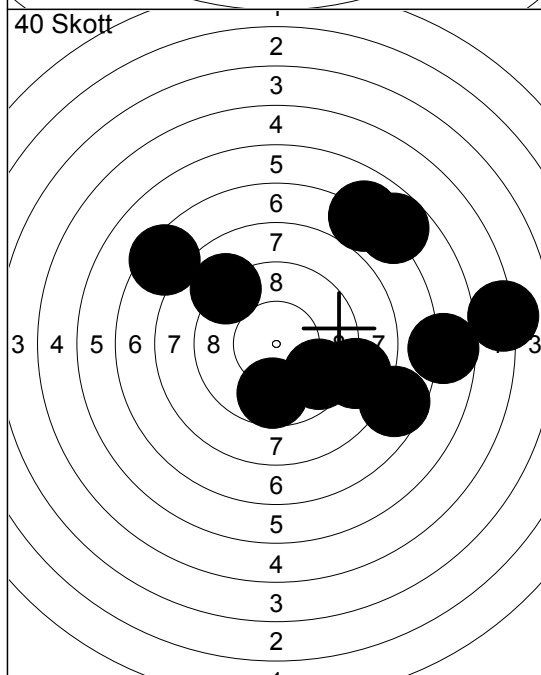

40 Skott

1: 8.7 ↗
2: 10.1 ↑
3: 9.3 ↗

Serie 27.0
Total 0.0

40 Skott

1: 10.0 ↗
2: 7.1 ➔
3: 5.5 ➔
4: 3.7 ↑
5: 8.1 ➔
6: 8.2 ➔
7: 5.2 ↗
8: 8.4 ↓
9: 5.3 ➔
10: 10.0 ↘

Serie 69.0
Total 69.0

40 Skott

11: 9.7 ↓
12: 7.0 ↗
13: 9.6 ➔
14: 6.7 ↗
15: 7.6 ➔
16: 7.4 ↗
17: 6.7 ➔
18: 5.1 ➔
19: 8.8 ➔
20: 9.0 ↗