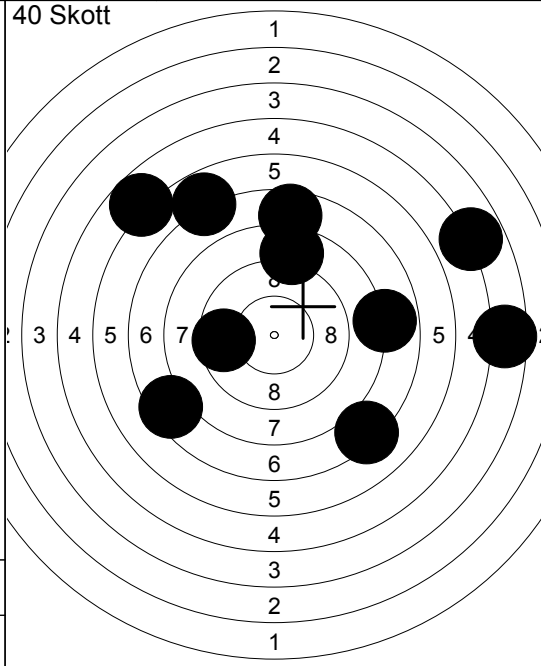

Serie	75.0
Total	0.0

Serie	64.0
Total	64.0