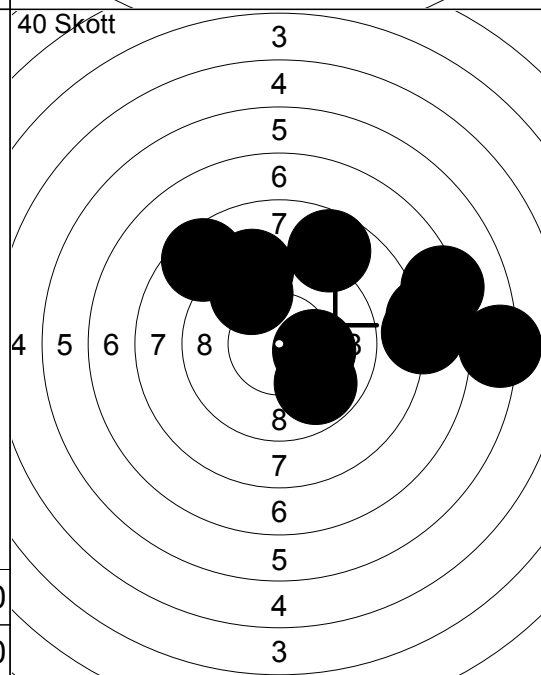

40 Skott

21: *10.2 ➔
22: 9.8 ↓
23: 7.2 ➔
24: 7.9 ➔
25: 8.7 ↗
26: 7.7 ➔
27: 9.7 ↗
28: 9.3 ↗
29: 8.5 ↗
30: 6.2 ➔

Serie 80.0
Total 222.0