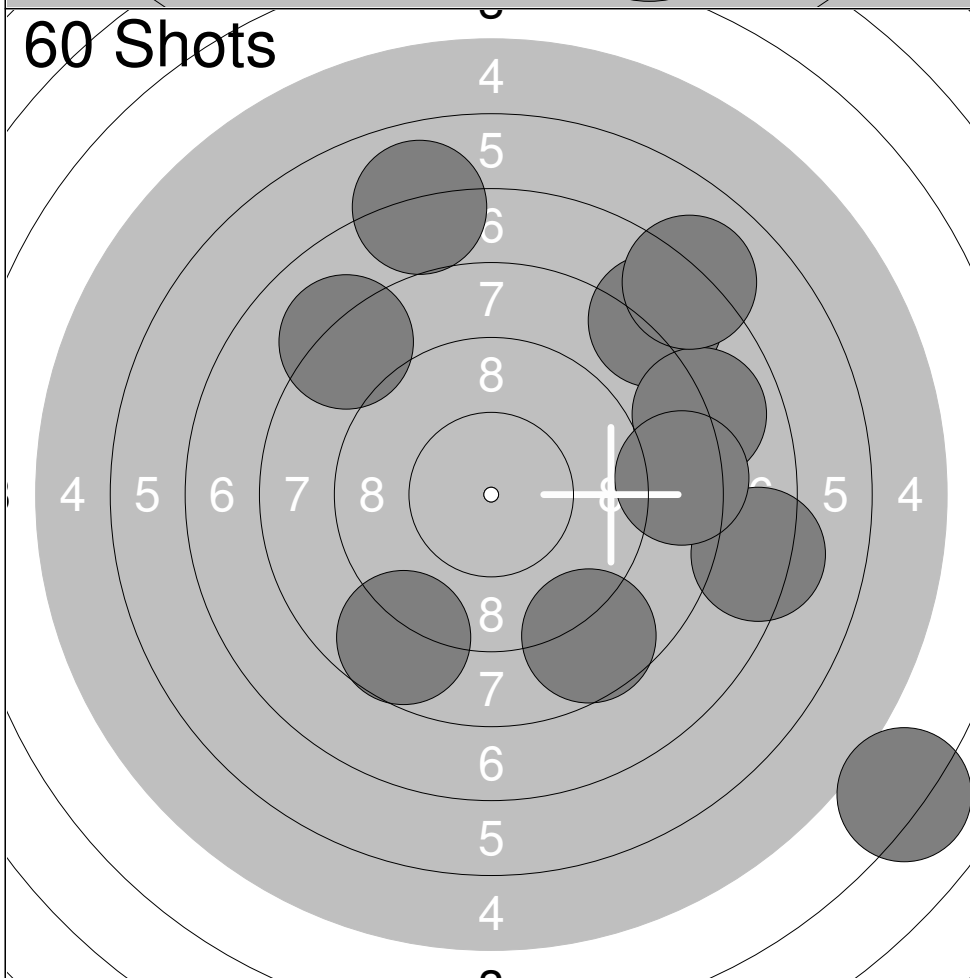

1:	8.7	↓
2:	8.1	↖
3:	7.3	→
4:	4.1	↘
5:	7.8	↗
6:	8.0	→
7:	7.1	↗
8:	8.4	→
9:	7.0	↑
10:	8.6	↓

Series	75.1
Total	427.1