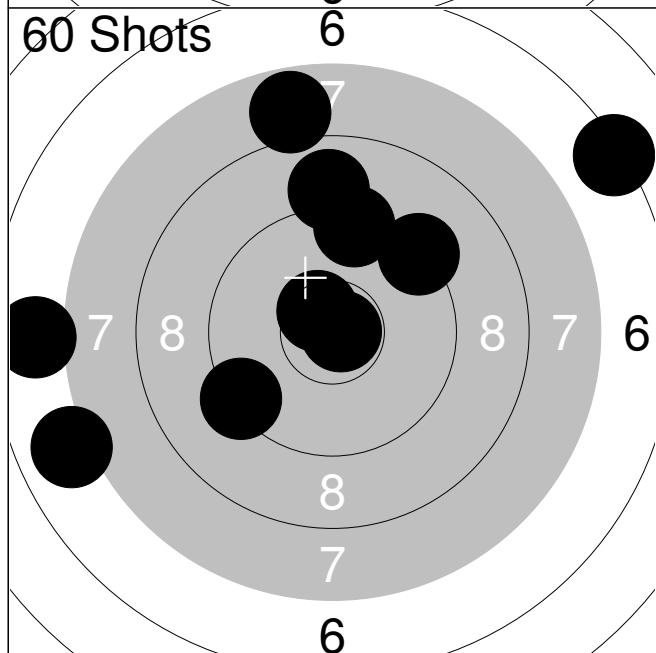

www.AC-Skytte.com

1:	8.4	↓
2:	9.7	↓
3:	8.9	↖
4:	7.9	↗
Series	34.9	
Total	0.0	

1:	9.2	↑
2:	8.9	↓
3:	8.9	↗
4:	10.3	↖
5:	7.5	↗
6:	6.0	↖
7:	10.2	↑
8:	10.7x	↘
9:	10.0	←
10:	10.4x	↗
Series	92.1	
Total	92.1	

11:	8.0	↗
12:	10.1	↖
13:	10.1	↓
14:	8.6	↗
15:	9.5	→
16:	9.9	↑
17:	9.3	→
18:	8.2	↑
19:	10.4	↗
20:	9.0	←
Series	93.1	
Total	185.2	

	1:	10.0	↘
	2:	7.4	↗
	3:	8.6	↙
	4:	8.3	→
	5:	9.1	→
	6:	9.7	→
	7:	8.7	↙
	8:	8.1	→
	9:	7.2	↘
	10:	9.9	↗
Series			87.0
Total			0.0

	1:	8.7	↑
	2:	9.4	↑
	3:	8.0	←
	4:	9.8	→
	5:	9.1	↘
	6:	9.9	↑
	7:	10.2	↘
	8:	9.1	↗
	9:	8.9	↗
	10:	8.6	←
Series			91.7
Total			91.7

	11:	7.2	←
	12:	7.3	↘
	13:	10.3	↗
	14:	10.0	↗
	15:	10.2	↗
	16:	9.8	↘
	17:	8.9	↙
	18:	9.9	←
	19:	8.9	→
	20:	8.8	←
Series			91.3
Total			183.0

1:	10.1	↖
2:	8.3	↑
3:	8.7	↗
4:	9.0	↑
5:	10.0	↘
Series		46.1
Total		0.0

1:	8.1	←
2:	6.3	↗
3:	9.9	↑
4:	9.7	↘
5:	8.4	←
6:	7.9	↗
7:	7.6	↖
8:	9.5	↘
9:	8.0	←
10:	8.7	→
Series		84.1
Total		84.1

11:	7.8	↑
12:	9.4	↖
13:	9.0	↑
14:	6.4	↗
15:	9.3	↗
16:	10.8x	→
17:	6.8	←
18:	9.4	↑
19:	10.6x	↖
20:	7.0	↖
Series		86.5
Total		170.6