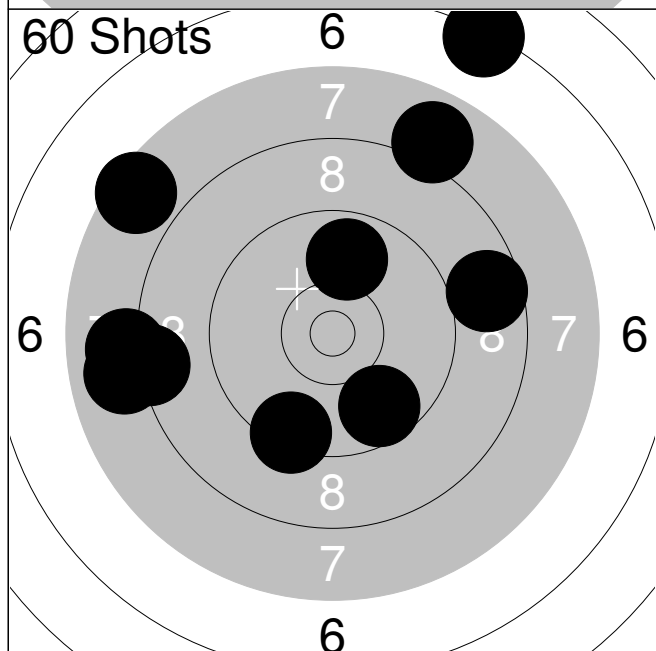

www.AC-Skytte.com

1:	8.4	↓
2:	9.7	↓
3:	8.9	↖
4:	7.9	↗
Series	34.9	
Total	0.0	

1:	9.2	↑
2:	8.9	↓
3:	8.9	↗
4:	10.3	↖
5:	7.5	↗
6:	6.0	↖
7:	10.2	↑
8:	10.7x	↘
9:	10.0	←
10:	10.4x	↗
Series	92.1	
Total	92.1	

11:	8.0	↗
12:	10.1	↖
13:	10.1	↓
14:	8.6	↗
15:	9.5	→
16:	9.9	↑
17:	9.3	→
18:	8.2	↑
19:	10.4	↗
20:	9.0	←
Series	93.1	
Total	185.2	

	1:	10.0	↘
	2:	7.4	↗
	3:	8.6	↙
	4:	8.3	→
	5:	9.1	→
	6:	9.7	→
	7:	8.7	↙
	8:	8.1	→
	9:	7.2	↘
	10:	9.9	↗
Series			87.0
Total			0.0

	1:	8.7	↑
	2:	9.4	↑
	3:	8.0	←
	4:	9.8	→
	5:	9.1	↘
	6:	9.9	↑
	7:	10.2	↘
	8:	9.1	↗
	9:	8.9	↗
	10:	8.6	←
Series			91.7
Total			91.7

	11:	7.2	←
	12:	7.3	↘
	13:	10.3	↗
	14:	10.0	↗
	15:	10.2	↗
	16:	9.8	↘
	17:	8.9	↙
	18:	9.9	←
	19:	8.9	→
	20:	8.8	←
Series			91.3
Total			183.0

1:	10.1	↖
2:	8.3	↑
3:	8.7	↗
4:	9.0	↑
5:	10.0	↘
Series		46.1
Total		0.0

1:	8.1	←
2:	6.3	↗
3:	9.9	↑
4:	9.7	↘
5:	8.4	←
6:	7.9	↗
7:	7.6	↖
8:	9.5	↘
9:	8.0	←
10:	8.7	→
Series		84.1
Total		84.1

11:	7.8	↑
12:	9.4	↖
13:	9.0	↑
14:	6.4	↗
15:	9.3	↗
16:	10.8x	→
17:	6.8	←
18:	9.4	↑
19:	10.6x	↖
20:	7.0	↖
Series		86.5
Total		170.6