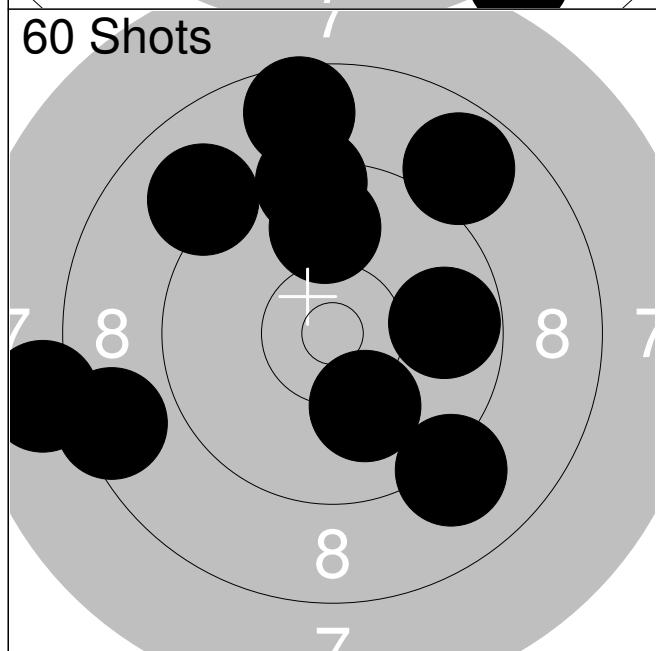

1:	9.9	→
2:	10.3	↘
3:	9.5	↓
4:	10.1	↗
5:	7.8	→
6:	9.7	↙
7:	9.5	↓
8:	10.4x	↗
9:	9.2	↗
10:	10.1	→
Series		96.5
Total		96.5

11:	10.2	←
12:	8.8	↙
13:	9.5	↗
14:	9.6	↙
15:	9.0	↑
16:	9.1	↗
17:	6.8	↗
18:	10.2	↗
19:	9.1	↓
20:	9.6	→
Series		91.9
Total		188.4

www.AC-Skytte.com

1:	8.4	↓
2:	9.7	↓
3:	8.9	↖
4:	7.9	↗
Series	34.9	
Total	0.0	

1:	9.2	↑
2:	8.9	↓
3:	8.9	↗
4:	10.3	↖
5:	7.5	↗
6:	6.0	↖
7:	10.2	↑
8:	10.7x	↘
9:	10.0	←
10:	10.4x	↗
Series	92.1	
Total	92.1	

11:	8.0	↗
12:	10.1	↖
13:	10.1	↓
14:	8.6	↗
15:	9.5	→
16:	9.9	↑
17:	9.3	→
18:	8.2	↑
19:	10.4	↗
20:	9.0	←
Series	93.1	
Total	185.2	

	1:	10.0	↘
	2:	7.4	↗
	3:	8.6	↙
	4:	8.3	→
	5:	9.1	→
	6:	9.7	→
	7:	8.7	↙
	8:	8.1	→
	9:	7.2	↘
	10:	9.9	↗
Series			87.0
Total			0.0

	1:	8.7	↑
	2:	9.4	↑
	3:	8.0	←
	4:	9.8	→
	5:	9.1	↘
	6:	9.9	↑
	7:	10.2	↘
	8:	9.1	↗
	9:	8.9	↗
	10:	8.6	←
Series			91.7
Total			91.7

	11:	7.2	←
	12:	7.3	↘
	13:	10.3	↗
	14:	10.0	↗
	15:	10.2	↗
	16:	9.8	↘
	17:	8.9	↙
	18:	9.9	←
	19:	8.9	→
	20:	8.8	←
Series			91.3
Total			183.0

1:	10.1	↖
2:	8.3	↑
3:	8.7	↗
4:	9.0	↑
5:	10.0	↘
Series		46.1
Total		0.0