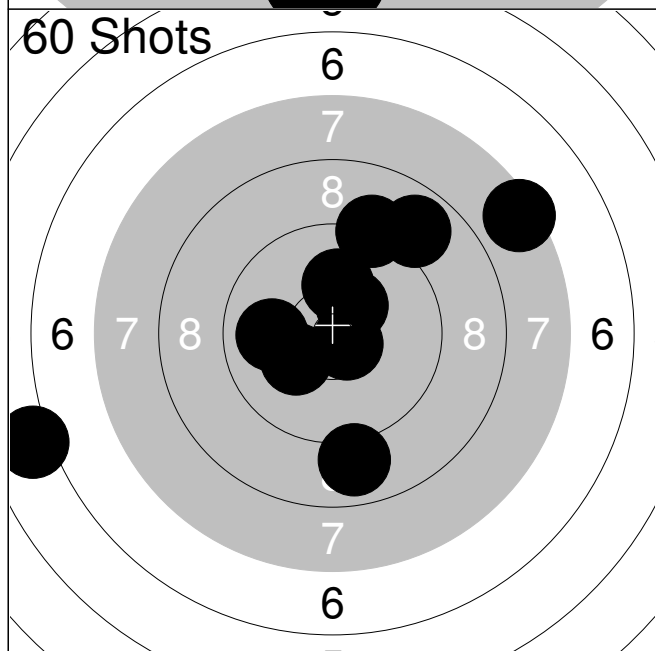

1:	9.9	→
2:	10.3	↘
3:	9.5	↓
4:	10.1	↗
5:	7.8	→
6:	9.7	↙
7:	9.5	↓
8:	10.4x	↗
9:	9.2	↗
10:	10.1	→
Series		96.5
Total		96.5

11:	10.2	←
12:	8.8	↙
13:	9.5	↗
14:	9.6	↙
15:	9.0	↑
16:	9.1	↗
17:	6.8	↗
18:	10.2	↗
19:	9.1	↓
20:	9.6	→
Series		91.9
Total		188.4

www.AC-Skytte.com

1:	8.4	↓
2:	9.7	↓
3:	8.9	↖
4:	7.9	↗
Series	34.9	
Total	0.0	

1:	9.2	↑
2:	8.9	↓
3:	8.9	↗
4:	10.3	↖
5:	7.5	↗
6:	6.0	↖
7:	10.2	↑
8:	10.7x	↘
9:	10.0	←
10:	10.4x	↗
Series	92.1	
Total	92.1	

11:	8.0	↗
12:	10.1	↖
13:	10.1	↓
14:	8.6	↗
15:	9.5	→
16:	9.9	↑
17:	9.3	→
18:	8.2	↑
19:	10.4	↗
20:	9.0	←
Series	93.1	
Total	185.2	

	1:	10.0	↘
	2:	7.4	↗
	3:	8.6	↙
	4:	8.3	→
	5:	9.1	→
	6:	9.7	→
	7:	8.7	↙
	8:	8.1	→
	9:	7.2	↘
	10:	9.9	↗
Series			87.0
Total			0.0

	1:	8.7	↑
	2:	9.4	↑
	3:	8.0	←
	4:	9.8	→
	5:	9.1	↘
	6:	9.9	↑
	7:	10.2	↘
	8:	9.1	↗
	9:	8.9	↗
	10:	8.6	←
Series			91.7
Total			91.7