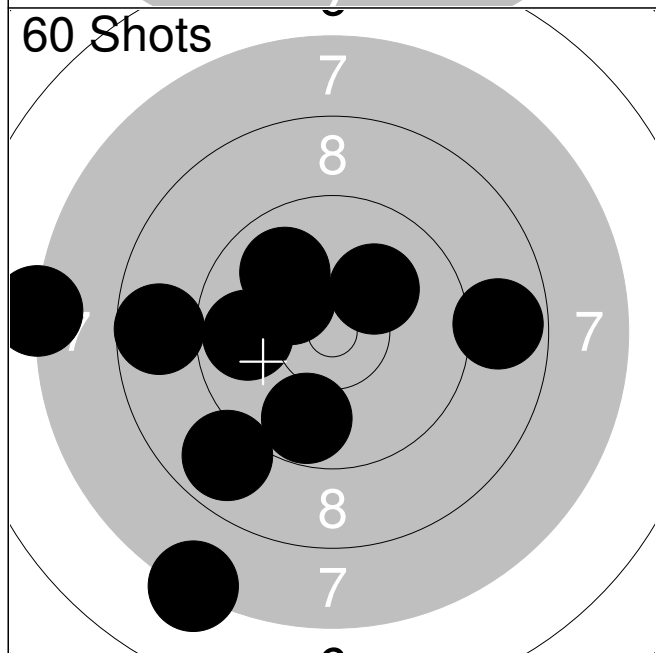

1:	9.9	→
2:	10.3	↘
3:	9.5	↓
4:	10.1	↗
5:	7.8	→
6:	9.7	↙
7:	9.5	↓
8:	10.4x	↗
9:	9.2	↗
10:	10.1	→
Series		96.5
Total		96.5

11:	10.2	←
12:	8.8	↙
13:	9.5	↗
14:	9.6	↙
15:	9.0	↑
16:	9.1	↗
17:	6.8	↗
18:	10.2	↗
19:	9.1	↓
20:	9.6	→
Series		91.9
Total		188.4

www.AC-Skytte.com

1:	8.4	↓
2:	9.7	↓
3:	8.9	↖
4:	7.9	↗
Series	34.9	
Total	0.0	

1:	9.2	↑
2:	8.9	↓
3:	8.9	↗
4:	10.3	↖
5:	7.5	↗
6:	6.0	↖
7:	10.2	↑
8:	10.7x	↘
9:	10.0	←
10:	10.4x	↗
Series	92.1	
Total	92.1	

11:	8.0	↗
12:	10.1	↖
13:	10.1	↓
14:	8.6	↗
15:	9.5	→
16:	9.9	↑
17:	9.3	→
18:	8.2	↑
19:	10.4	↗
20:	9.0	←
Series	93.1	
Total	185.2	

	1:	10.0	↘
	2:	7.4	↗
	3:	8.6	↙
	4:	8.3	→
	5:	9.1	→
	6:	9.7	→
	7:	8.7	↙
	8:	8.1	→
	9:	7.2	↘
	10:	9.9	↗
Series			87.0
Total			0.0

	1:	8.7	↑
	2:	9.4	↑
	3:	8.0	←
	4:	9.8	→
	5:	9.1	↘
	6:	9.9	↑
	7:	10.2	↘
	8:	9.1	↗
	9:	8.9	↗
	10:	8.6	←
Series			91.7
Total			91.7

	11:	7.2	←
	12:	7.3	↘
	13:	10.3	↗
	14:	10.0	↗
	15:	10.2	↗
	16:	9.8	↘
	17:	8.9	↙
	18:	9.9	←
	19:	8.9	→
	20:	8.8	←
Series			91.3
Total			183.0

1:	10.1	↖
2:	8.3	↑
3:	8.7	↗
4:	9.0	↑
5:	10.0	↘
Series		46.1
Total		0.0