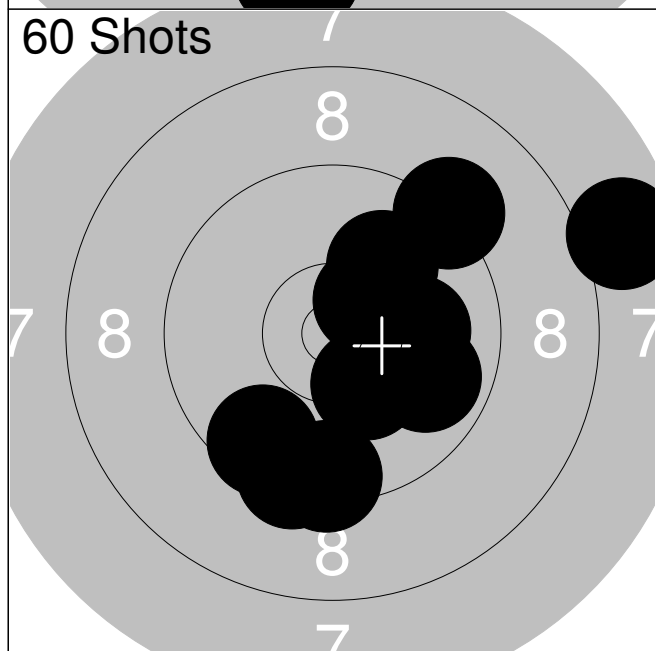

Relay	Lane	Ida Backlund	
2	2		

S	Umeå PK		
---	---------	--	--

27.02.2016	Distriksmästerskap 2016	Umeå skytteallians	
------------	-------------------------	--------------------	--

1:	10.9x	↑
2:	9.6	→
3:	8.5	↓
4:	9.9	↗
Series		38.9
Total		0.0

1:	9.9	→
2:	10.3	↘
3:	9.5	↓
4:	10.1	↗
5:	7.8	→
6:	9.7	↙
7:	9.5	↓
8:	10.4x	↗
9:	9.2	↗
10:	10.1	→
Series		96.5
Total		96.5

11:	10.2	←
12:	8.8	↙
13:	9.5	↗
14:	9.6	↙
15:	9.0	↑
16:	9.1	↗
17:	6.8	↗
18:	10.2	↗
19:	9.1	↓
20:	9.6	→
Series		91.9
Total		188.4

www.AC-Skytte.com

1:	8.4	↓
2:	9.7	↓
3:	8.9	↖
4:	7.9	↗
Series	34.9	
Total	0.0	

1:	9.2	↑
2:	8.9	↓
3:	8.9	↗
4:	10.3	↖
5:	7.5	↗
6:	6.0	↖
7:	10.2	↑
8:	10.7x	↘
9:	10.0	←
10:	10.4x	↗
Series	92.1	
Total	92.1	

11:	8.0	↗
12:	10.1	↖
13:	10.1	↓
14:	8.6	↗
15:	9.5	→
16:	9.9	↑
17:	9.3	→
18:	8.2	↑
19:	10.4	↗
20:	9.0	←
Series	93.1	
Total	185.2	