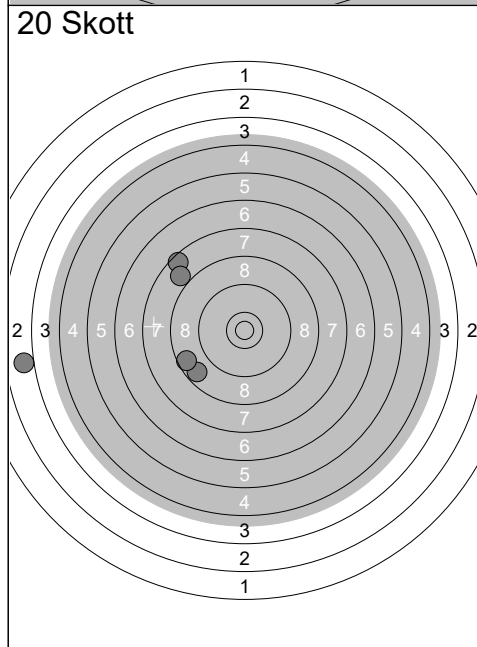

11:	3.0 ←
12:	7.5 ↖
13:	8.7 ↙
14:	8.6 ↙
15:	7.9 ↖
Serie	33
Total	129