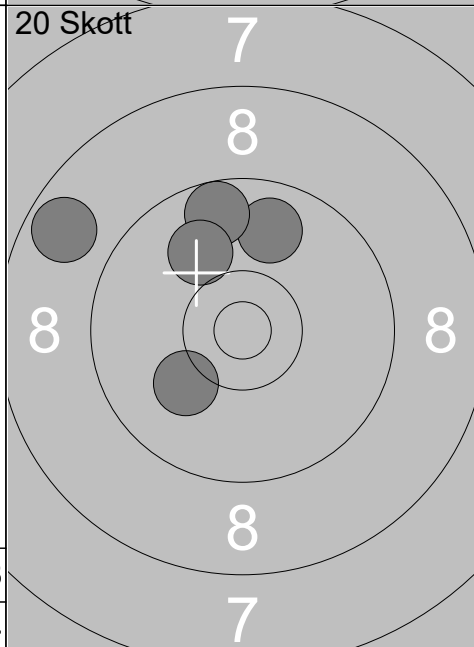

Skjutlag	Tavla	Anna Grönlund		
1	1	Ramselefors	Piteå	15
10.07.2018	Tavelträffen Korthåll 2018	Ramselefors SKF		
	1: 6.9 →		11: 10.6x ↙	
	2: 7.6 ↗		12: 10.6x ↗	
	3: 8.3 ↗			
	4: 9.0 →			
	5: 9.7 ↗			
	6: 9.4 ↗			
	7: 10.3 ↖			
	8: 9.8 ↗			
	9: 10.5x ↖			
	10: 9.5 ↘			
Serie	86	Serie	20	
Total	0	Total	0	
	1: 8.7 ↙		6: 10.2 ←	
	2: 10.1 ↙		7: 8.4 ↖	
	3: 10.8x ↓		8: 9.8 ←	
	4: 10.4x ↗		9: 9.6 ←	
	5: 10.1 ↓		10: 10.2 ↗	
Serie	48	Serie	46	
Total	48	Total	94	
	11: 9.3 ←		16: 10.3x ↗	
	12: 9.8 ↖		17: 9.9 →	
	13: 9.6 ←		18: 10.9x ↗	
	14: 9.8 ↗		19: 10.1 ↘	
	15: 9.5 ↘		20: 9.8 ↖	
Serie	45	Serie	48	
Total	139	Total	187	

1:	9.3	➔
2:	8.7	↑
3:	7.3	↗
4:	9.5	↑
5:	9.4	↗
6:	9.0	↖
7:	8.4	↑
8:	10.7x	↓
9:	10.1	↓
10:	9.5	↑

Serie	88
Total	0

11:	10.3x	↘
12:	9.5	↖
13:	10.1	➔
14:	10.5x	➔

Serie	39
Total	0

1:	9.9	➔
2:	10.3	↓
3:	10.6x	↓
4:	10.2	↘
5:	10.8x	↘

Serie	49
Total	49

6:	9.8	↙
7:	9.9	↘
8:	9.7	↖
9:	10.1	↙
10:	10.5x	↓

Serie	47
Total	96

11:	9.5	↙
12:	10.2	↓
13:	10.3	↑
14:	9.6	↖
15:	10.0	↑

Serie	48
Total	144

16:	9.8	↑
17:	10.1	↙
18:	9.7	↑
19:	10.0	↖
20:	8.7	↙