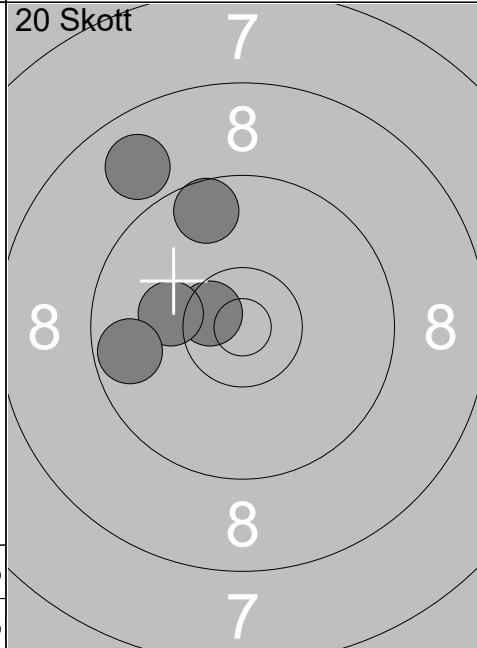

6:	10.6x	↖
7:	9.6	↗
8:	10.2	←
9:	9.7	←
10:	8.9	↗
Serie		46
Total		89