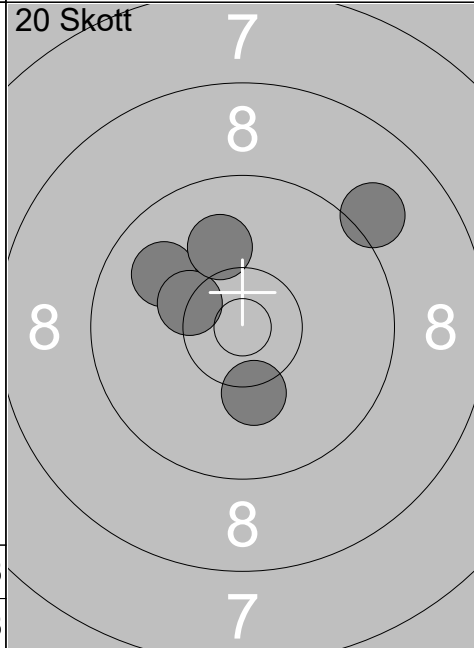

Skjutlag <b>3</b>	Tavla <b>20</b>	<b>Linda Bergman</b>		
Ramselefors		Ununge		Sen-S
10.07.2018		Tavelträffen Korthåll 2018		Ramselefors SKF
<b>Prov</b> 	1: 10.2 ↘	<b>20 Skott</b> 	1: 9.8 ←	
	2: 10.0 ↑		2: 9.2 ↖	
	3: 9.8 ↑		3: 10.1 ↗	
4: 9.1 ↑	4: 9.7 ↘	4: 9.7 ↗	4: 10.2 ↑	
5: 9.7 ↓	6: 10.0 ↘	5: 10.2 ↑		
6: 10.0 ↘	7: 10.0 →			
7: 10.0 →	8: 10.3 ↑			
8: 10.3 ↑	9: 9.4 →			
9: 9.4 →	10: 10.0 →			
10: 10.0 →	<b>Serie</b> 96	<b>Serie</b> 47		
	<b>Total</b> 0	<b>Total</b> 47		
<b>20 Skott</b> 	6: 10.4x →	<b>20 Skott</b> 	11: 10.3x →	
	7: 10.3x ↓		12: 9.8 →	
	8: 10.6x ↑		13: 8.6 ↓	
9: 10.6x ←	9: 10.6x ←	14: 10.0 ↗	14: 10.0 ↗	
10: 10.2 ↓		15: 9.4 ↖	15: 9.4 ↖	
	<b>Serie</b> 50	<b>Serie</b> 46		
	<b>Total</b> 97	<b>Total</b> 143		
<b>20 Skott</b> 	16: 9.8 ↘			
	17: 10.0 ←			
	18: 10.0 ↖			
19: 9.2 ←				
20: 9.9 ↖				
	<b>Serie</b> 47			
	<b>Total</b> 190			

1:	10.2	↘
2:	10.6x	↙
3:	9.6	→
4:	10.4x	↓
5:	10.3x	↓
6:	8.8	↘
7:	8.8	→
8:	9.8	→
9:	10.5x	↙
10:	8.7	→
Serie		92
Total		0

11:	9.6	↓
12:	10.3x	↘
13:	9.6	↘
Serie		28
Total		0

1:	10.5x	↙
2:	10.1	↓
3:	9.8	↓
4:	10.1	↗
5:	9.5	↖
Serie		48
Total		48