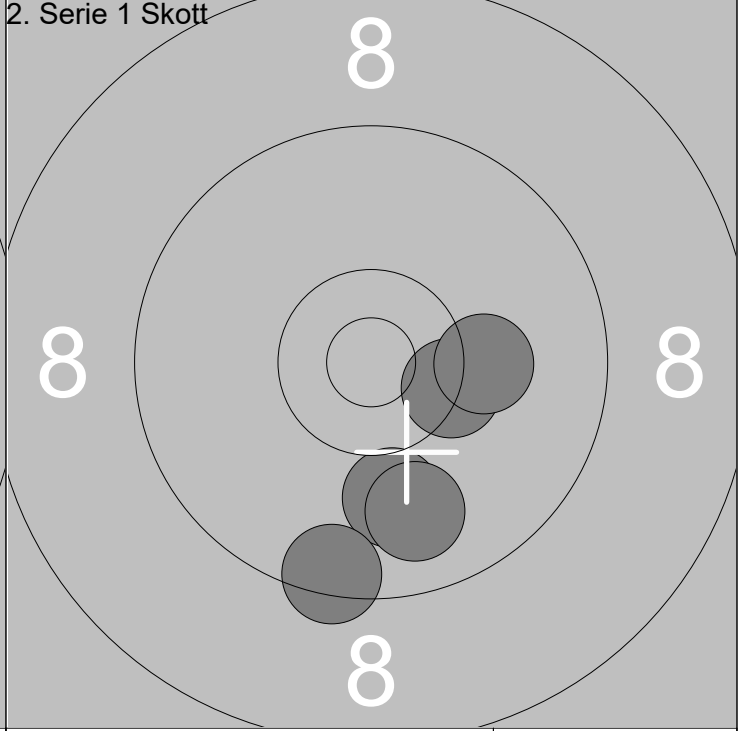

6: 10.1 ↑	7: 10.7x ↓
8: 10.2 →	9: 10.6x ↗
10: 10.2 ↓	

Serie	50
Total	288

1: 10.0 ↓	2: 10.4x →
3: 9.5 ↓	4: 9.9 ↓
5: 10.2 →	

Serie	48
Total	336