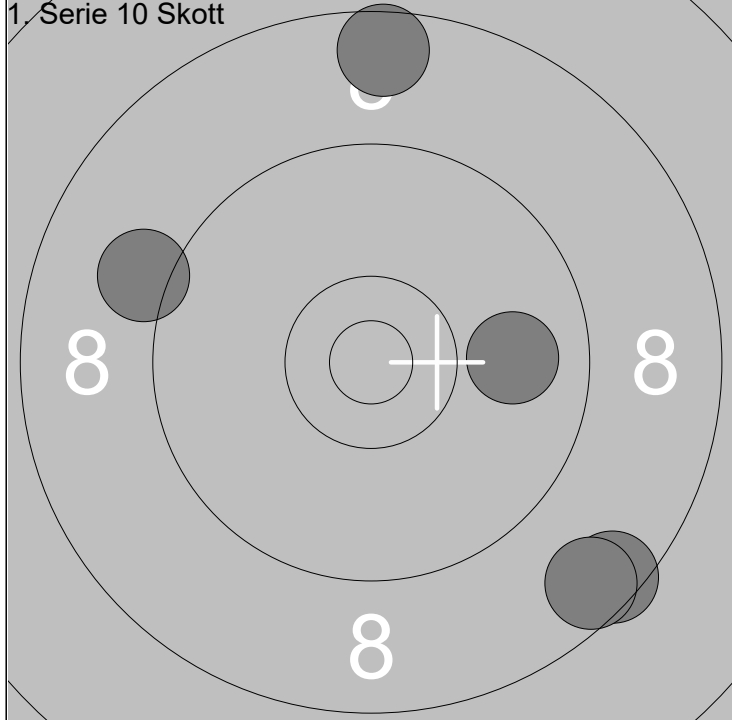

6: 8.6 ↑	Serie	42
7: 9.1 ↖		
8: 8.5 ↘	Total	251
9: 8.6 ↘		
10: 9.9 →		

1: 5.5 ←	Serie	37
2: 6.1 ←		
3: 8.2 ↗	Total	288
4: 8.0 ↘		
5: 10.3x ↗