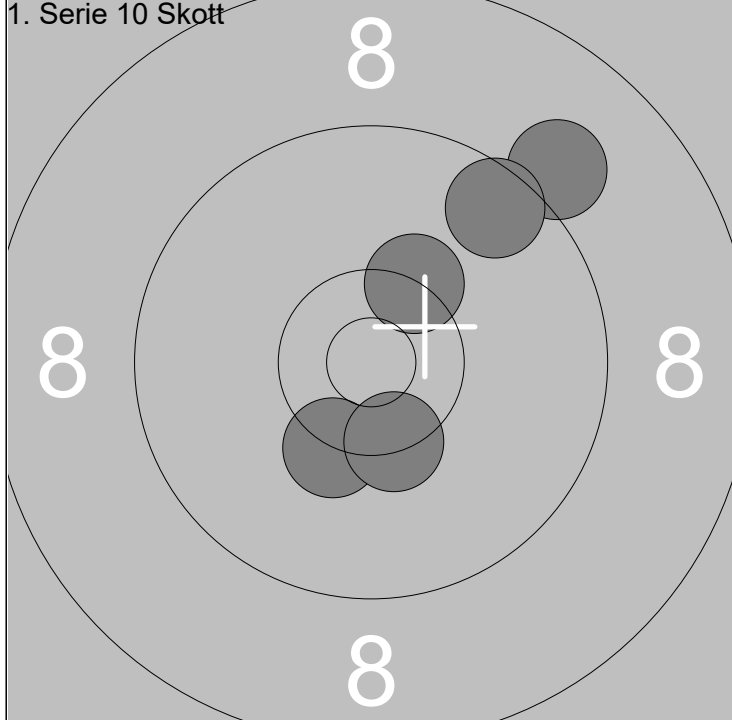

6: 10.3x ↓
7: 10.3x ↗
8: 10.4x ↓
9: 9.1 ↗
10: 9.6 ↗

Serie	48
Total	287

1: 10.7x ↓
2: 9.3 ↗
3: 10.3x ↓
4: 9.8 ↖
5: 10.2 →

Serie	48
Total	335