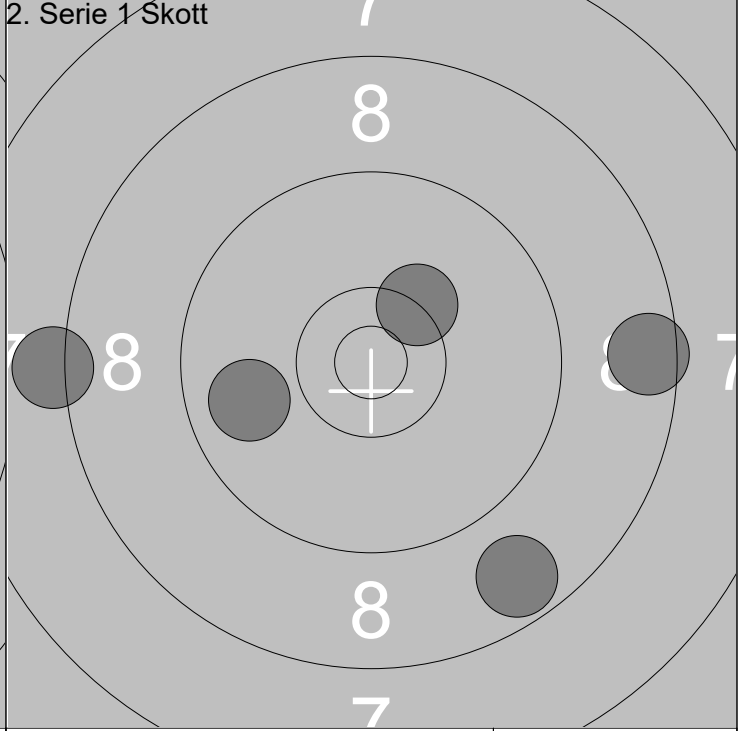

6: 10.0 ↘	Serie 44
7: 9.4 ↘	
8: 9.5 →	Total 266
9: 6.9 ←	
10: 10.2 ↘	

1: 8.2 ←	Serie 43
2: 10.3x ↗	
3: 9.8 ←	Total 309
4: 8.7 ↘	
5: 8.6 →