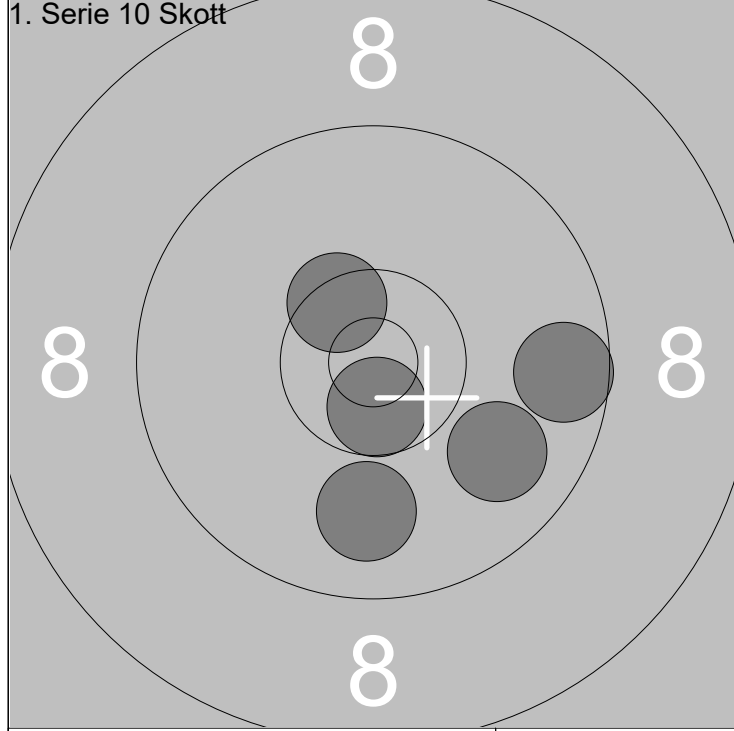

6: 9.9 ↓	Serie	47
7: 9.6 →		
8: 9.9 ↘	Total	274
9: 10.6x ↓		
10: 10.5x ↗		

1: 8.4 ↑	Serie	46
2: 10.0 ↙		
3: 9.1 ↗	Total	320
4: 10.1 ←		
5: 9.0 ↓