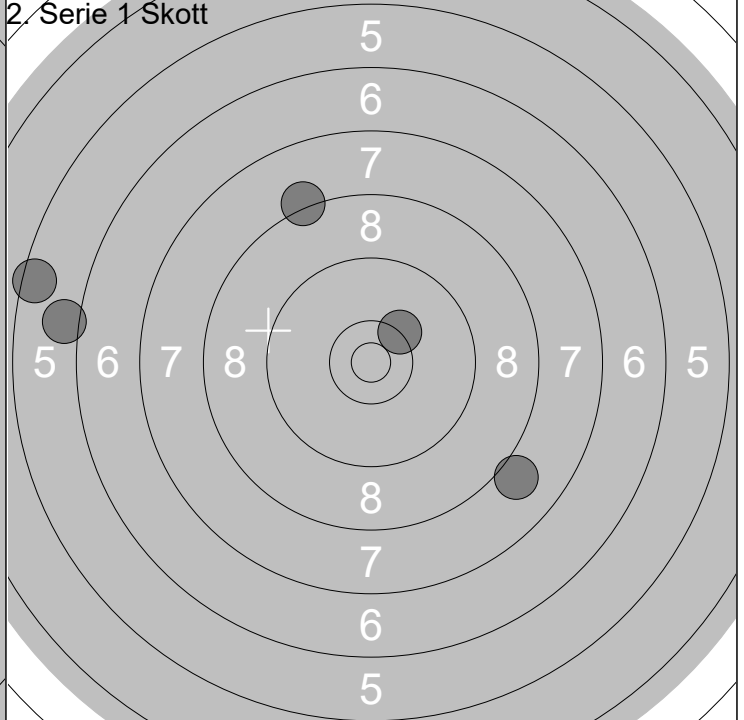

6: 8.6 ↑	Serie	42
7: 9.1 ↖		
8: 8.5 ↘	Total	251
9: 8.6 ↘		
10: 9.9 →		

1: 5.5 ←	Serie	37
2: 6.1 ←		
3: 8.2 ↗	Total	288
4: 8.0 ↘		
5: 10.3x ↗