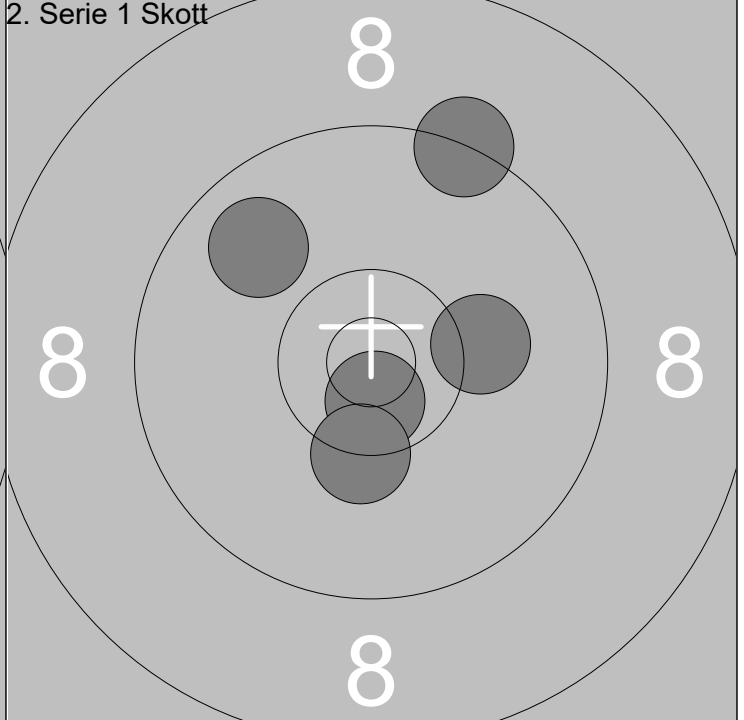

6: 10.3x ↓
7: 10.3x ↗
8: 10.4x ↓
9: 9.1 ↗
10: 9.6 ↗

Serie	48
Total	287

1: 10.7x ↓
2: 9.3 ↗
3: 10.3x ↓
4: 9.8 ↖
5: 10.2 →

Serie	48
Total	335