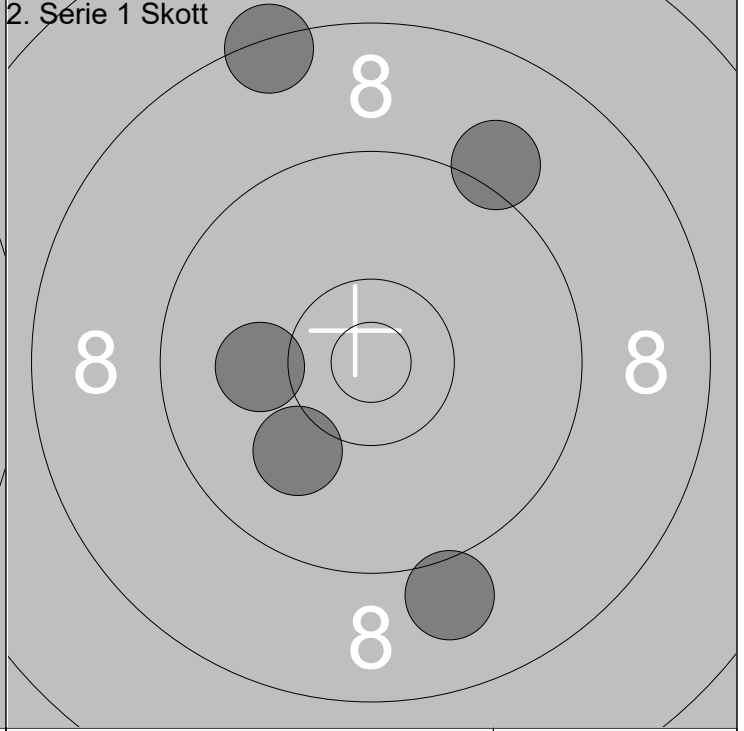

6: 9.9 ↓	Serie	47
7: 9.6 →		
8: 9.9 ↘	Total	274
9: 10.6x ↓		
10: 10.5x ↗		

1: 8.4 ↑	Serie	46
2: 10.0 ↙		
3: 9.1 ↗	Total	320
4: 10.1 ←		
5: 9.0 ↓