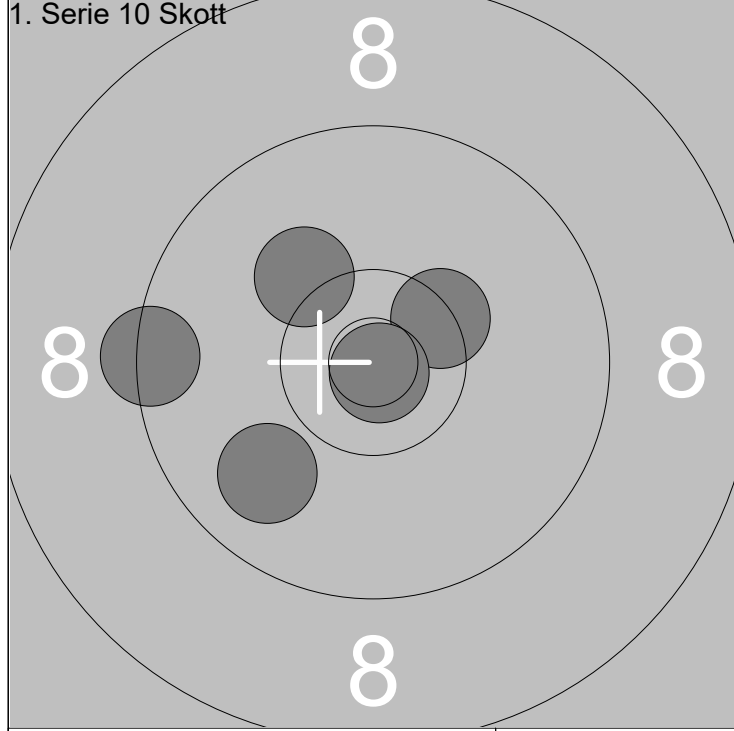

6: 9.9 ↖	7: 10.4x ↗
8: 10.9x ↓	9: 9.4 ←
10: 10.2 ↖	

Serie	48
Total	291

1: 9.0 ←	2: 9.7 ↖
3: 10.3x ↓	4: 8.9 ↖
5: 10.1 ←	

Serie	46
Total	337