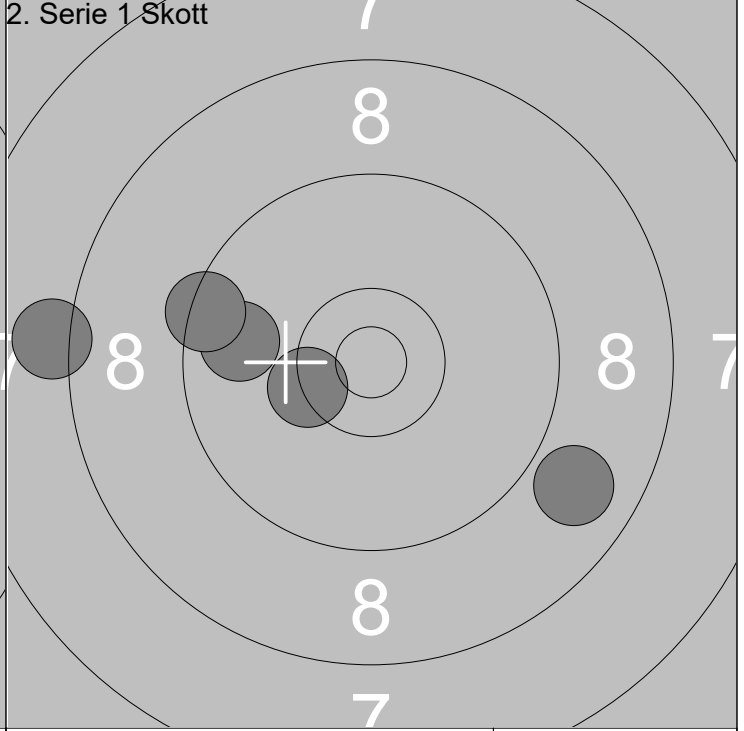

6: 9.8 →	Serie	45	
7: 10.5x ↖			
8: 9.4 ←			
9: 7.4 ↗			
10: 10.2 ↖			
		Total	267

1: 10.4x ↖	Serie	44	
2: 9.8 ←			
3: 8.9 ↘			
4: 8.2 ←			
5: 9.4 ↖			
		Total	311