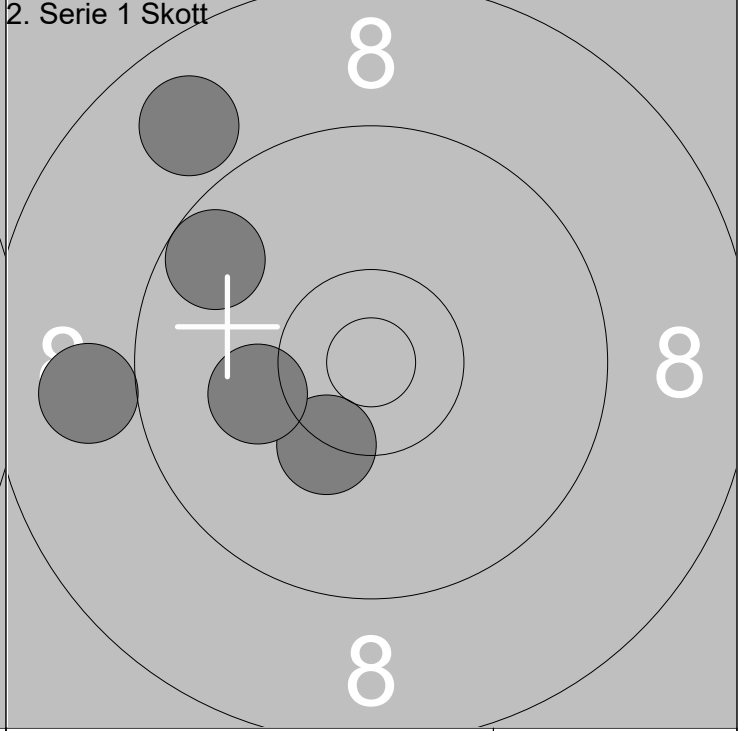

6: 9.9 ↖	7: 10.4x ↗
8: 10.9x ↓	9: 9.4 ←
10: 10.2 ↖	

Serie	48
Total	291

1: 9.0 ←	2: 9.7 ↖
3: 10.3x ↓	4: 8.9 ↖
5: 10.1 ←	

Serie	46
Total	337