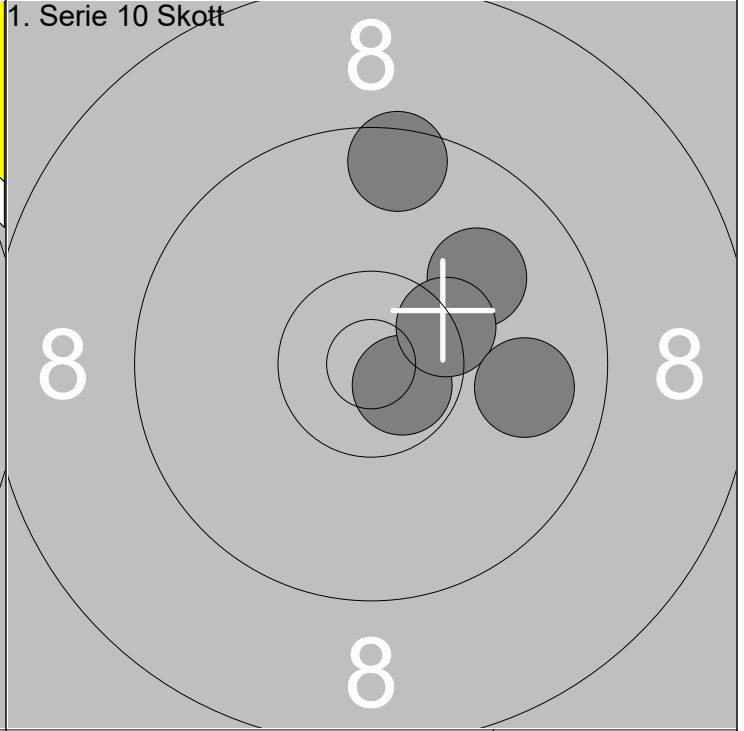

1: 10.3x ↙	6: 10.1 →
2: 9.9 ↙	7: 10.1 ↖
3: 10.1 ↓	8: 10.0 ↓
4: 10.4x ↘	9: 10.3 ↗
5: 10.4x ↖	10: 10.8x ↖

Serie	99
Total	189

1: 10.0 ↗	2: 9.5 ↑
3: 10.7x ↘	4: 10.4x ↗
5: 9.9 →	

Serie	48
Total	237