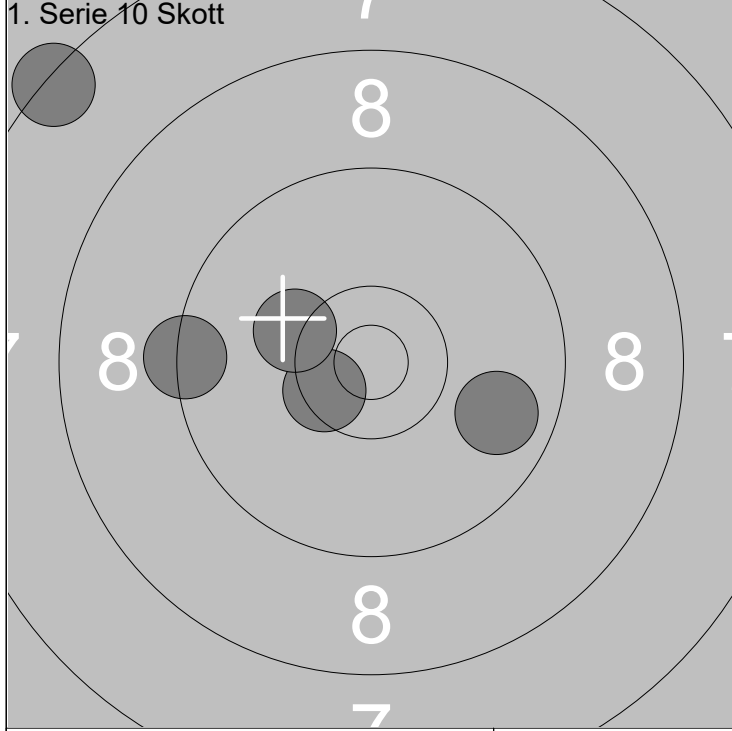

6: 9.8 →	Serie	45	
7: 10.5x ↖			
8: 9.4 ←			
9: 7.4 ↗			
10: 10.2 ↖			
		Total	267

1: 10.4x ↖	Serie	44	
2: 9.8 ←			
3: 8.9 ↘			
4: 8.2 ←			
5: 9.4 ↖			
		Total	311