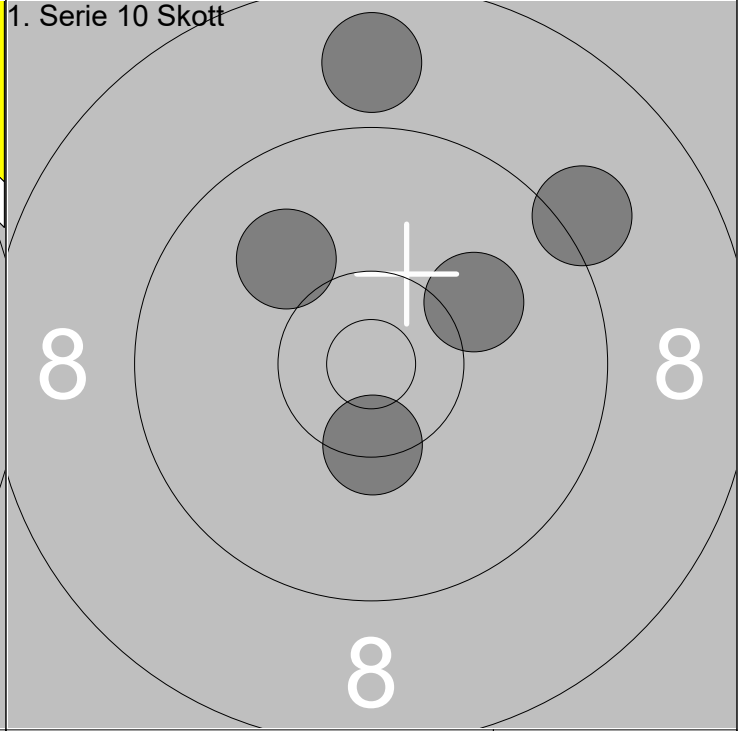

1: 9.9 ↖	6: 10.5x ↘				
2: 10.3 ↗	7: 9.8 ↘				
3: 9.6 ←	8: 9.3 ↘	Serie	85		
4: 10.0 ↗	9: 10.2 ↘	Total	180		
5: 9.7 ↘					

1: 10.1 ↗					
2: 10.0 ↖					
3: 8.9 ↑		Serie	47		
4: 10.4x ↘		Total	227		
5: 9.2 ↗