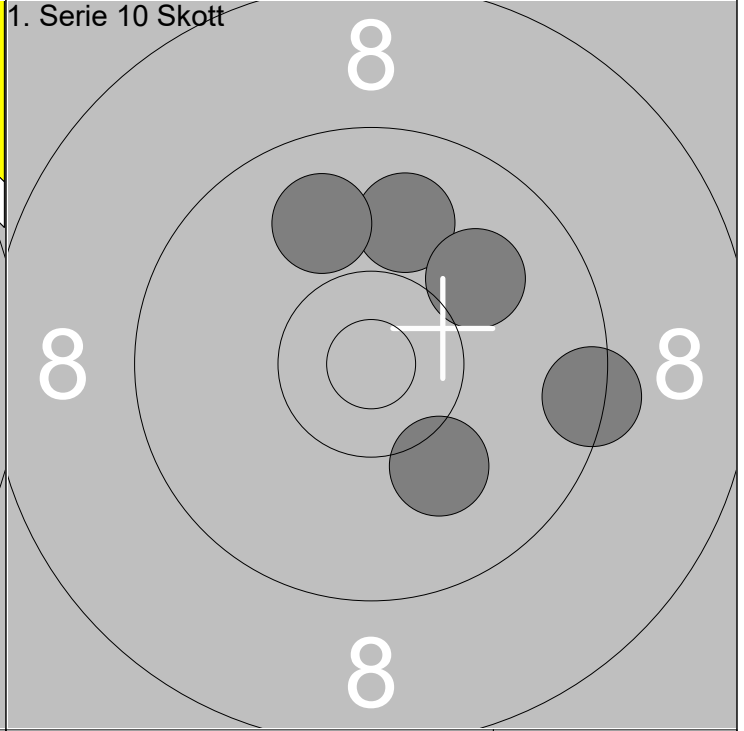

1: 9.1 ↖	6: 10.7x ↖	Serie	97
2: 10.5x →	7: 10.2 ←		
3: 10.5x ↙	8: 10.5x ↖	Total	190
4: 10.8x ↗	9: 9.4 ↗		
5: 9.0 ↑	10: 10.2 ↗		

1: 9.4 →	Serie	47
2: 9.9 ↑		
3: 10.1 ↘	Total	237
4: 9.9 ↑		
5: 10.0 ↗