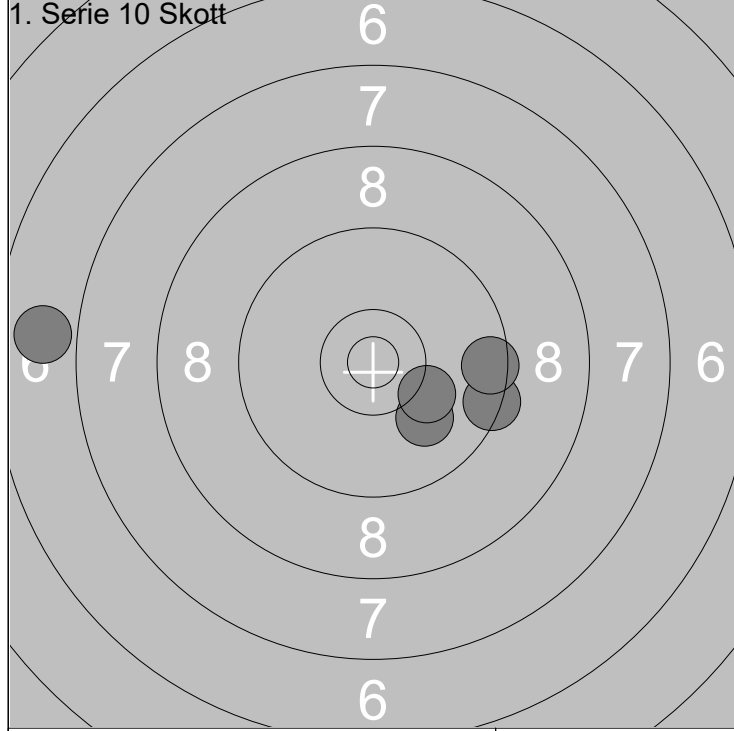

6: 10.0 ↘	Serie 44
7: 9.4 ↘	
8: 9.5 →	Total 266
9: 6.9 ←	
10: 10.2 ↘	

1: 8.2 ←	Serie 43
2: 10.3x ↗	
3: 9.8 ←	Total 309
4: 8.7 ↘	
5: 8.6 →