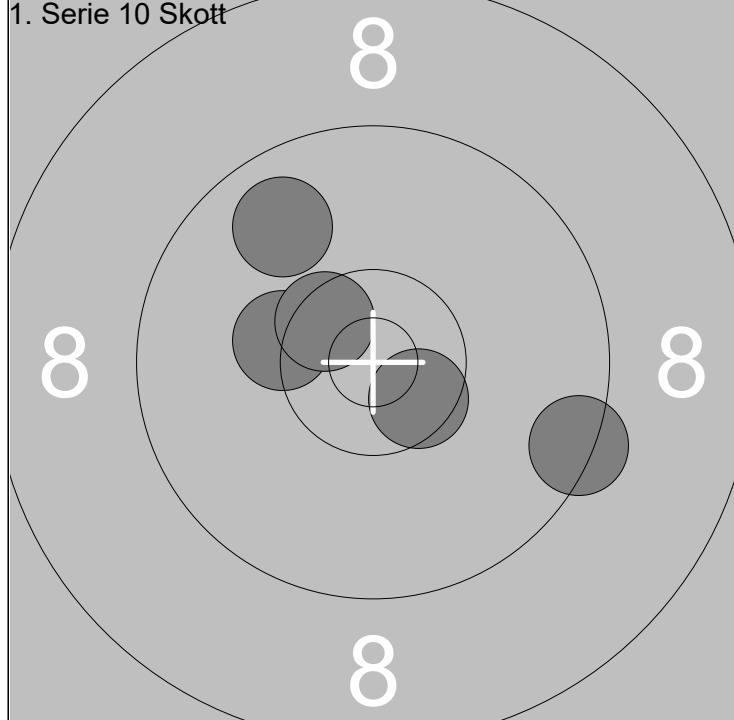

6: 9.8 ↗		Serie	48
7: 10.5x ↘			
8: 10.3x ↖	Total	286	
9: 9.4 ↘			
10: 10.5x ↗			

1: 10.2 ←		Serie	48
2: 9.4 ↘			
3: 9.7 ↗	Total	334	
4: 10.8x ↘			
5: 10.2 ↘