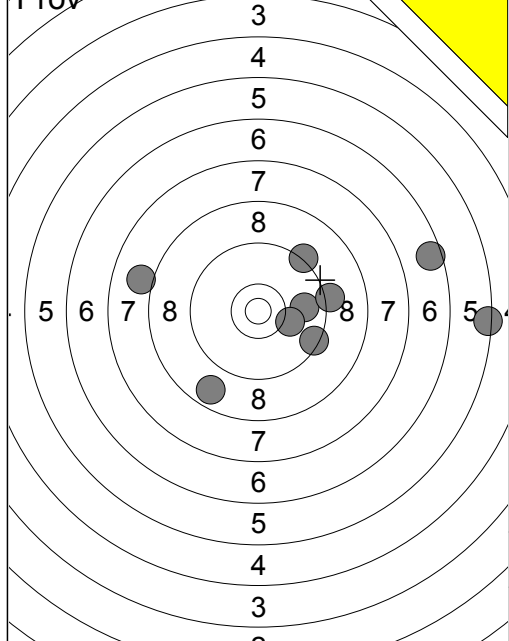

Serie 42  
Total 125

- 16: 9.4 ↗
- 17: 10.4x ↗
- 18: 9.3 ←
- 19: 7.9 ↗
- 20: 9.8 →

Serie 44  
Total 169

1:	10.0	↘
2:	10.2	→
3:	9.4	↘
4:	9.7	↘
5:	10.4x	↖
6:	10.7x	↘
Serie		58
Total		0

1:	10.5x	↘
2:	10.8x	↘
3:	9.9	↘
4:	9.6	↗
5:	9.5	↗
Serie		47
Total		47

6:	10.4x	→
7:	10.1	←
8:	10.3	←
9:	9.3	↘
10:	10.9x	→
Serie		49
Total		96

11:	10.5x	↗
12:	10.2	↘
13:	9.8	→
14:	10.2	↗
15:	10.4x	↘
Serie		49
Total		145

16:	9.9	↘
17:	9.9	↘
18:	10.1	↘
19:	10.8x	↖
20:	9.9	↖
Serie		47
Total		192