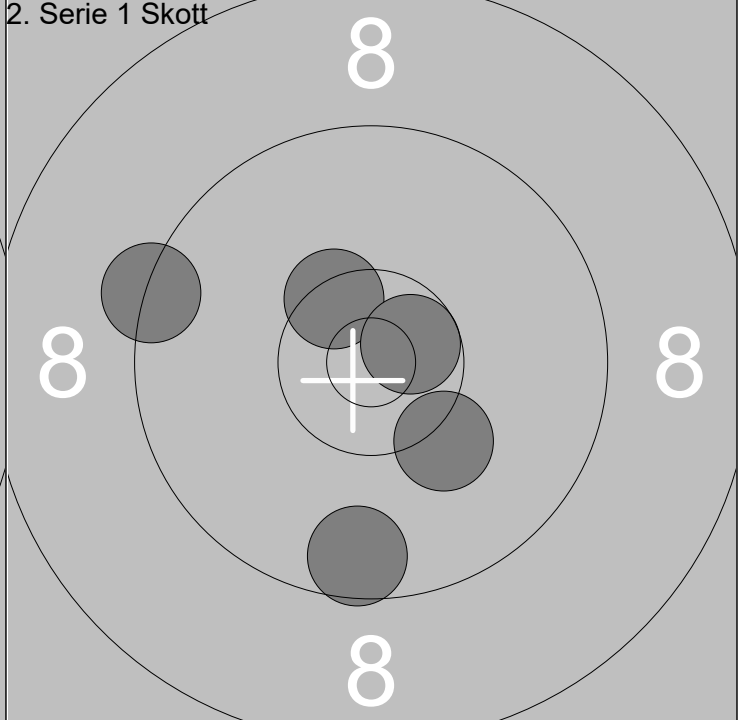

6: 10.5x ↗
7: 10.4x ↗
8: 10.3x ↘
9: 10.4x ←
10: 10.4x ↘

Serie	50
Total	288

1: 10.2 ↘
2: 9.3 ←
3: 9.6 ↘
4: 10.4x ↗
5: 10.7x →

Serie	48
Total	336