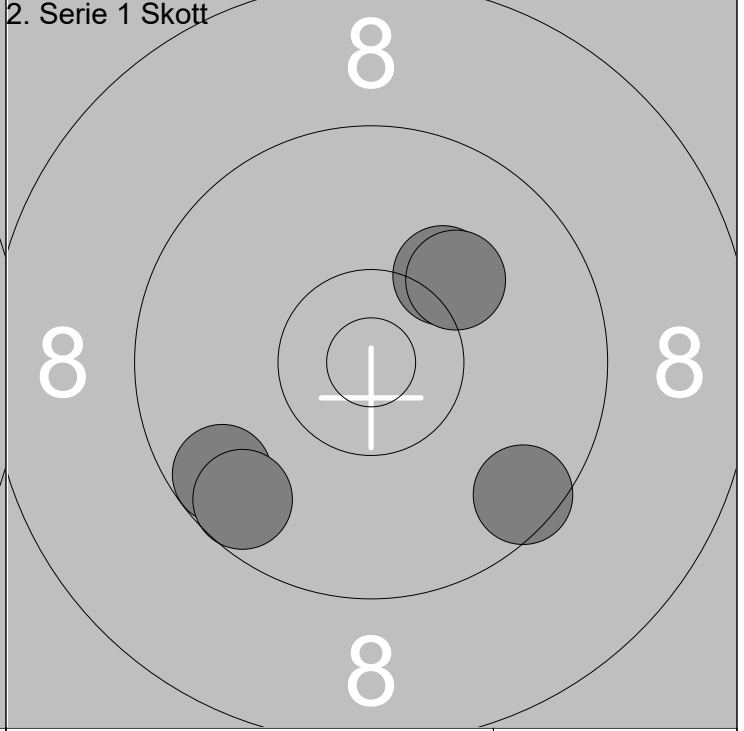

6: 10.0 ←		Serie	48
7: 8.9 →			
8: 10.5x ↑	Total	290	
9: 10.3x ↘			
10: 10.3 ↘			

1: 9.5 ↘		Serie	47
2: 9.7 ↙			
3: 10.2 ↗	Total	337	
4: 10.1 ↗			
5: 9.6 ↙