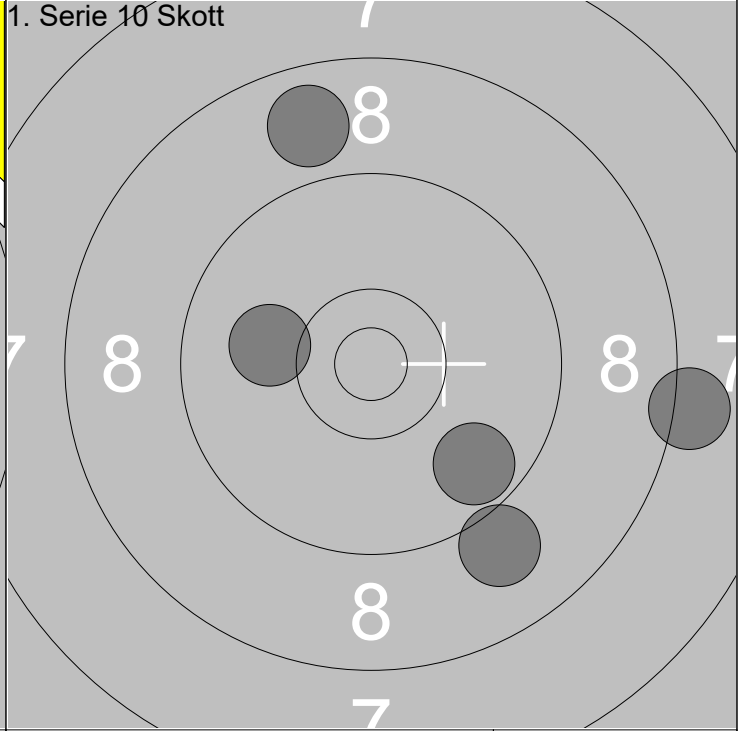

1: 10.3x ↗	6: 10.4x ↖		
2: 10.0 →	7: 8.9 ↖		
3: 9.2 →		Serie	66
4: 9.0 ↗		Total	177
5: 10.4x ↖			

1: 10.1 ←		
2: 9.0 ↘		
3: 8.8 ↗	Serie	44
4: 8.2 →	Total	221
5: 9.7 ↘