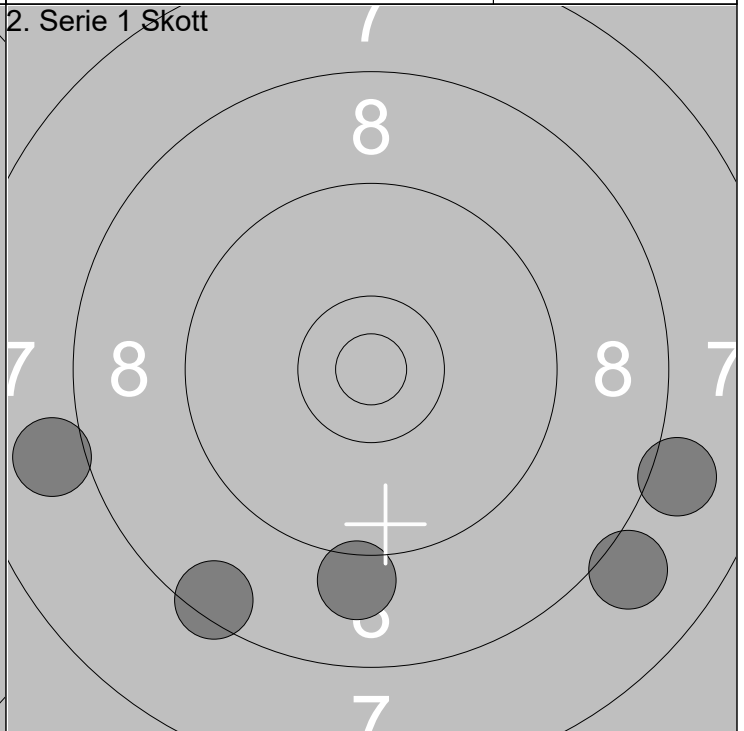

6: 8.6 ↗	7: 8.5 →
8: 8.9 ↗	9: 9.1 ←
10: 9.6 ↘	

Serie	42
Total	259

1: 9.1 ↓	2: 8.1 ↓
3: 8.5 ↓	4: 8.0 ←
5: 8.1 →	

Serie	41
Total	300