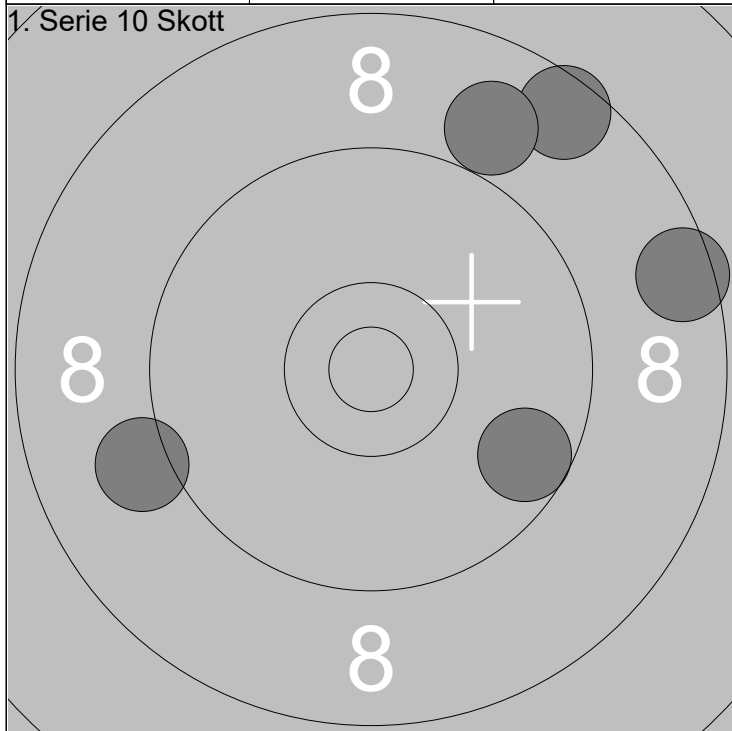

6: 8.6 ↗	7: 8.5 →
8: 8.9 ↗	9: 9.1 ←
10: 9.6 ↘	

Serie	42
Total	259

1: 9.1 ↓	2: 8.1 ↓
3: 8.5 ↓	4: 8.0 ←
5: 8.1 →	

Serie	41
Total	300