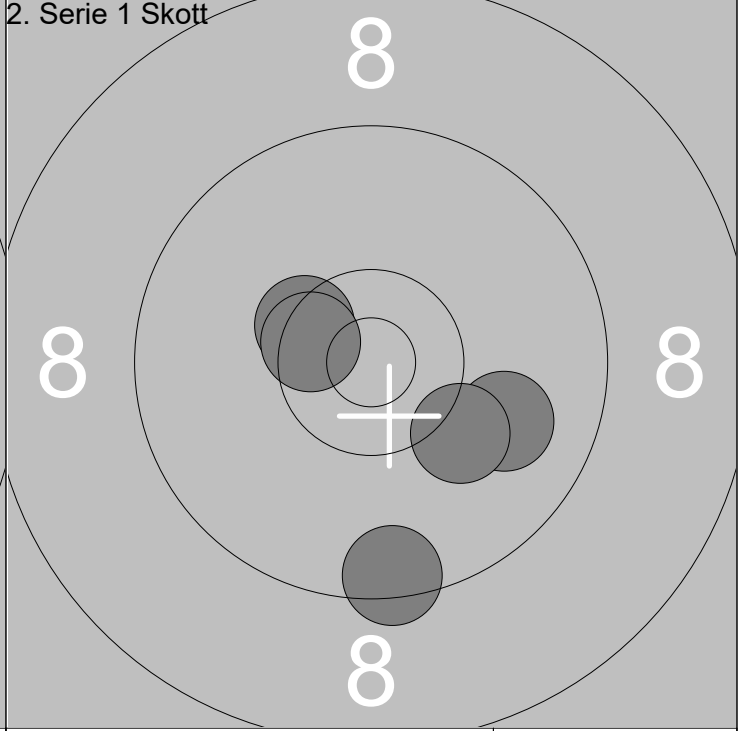

6: 10.5x →	7: 10.5x ↖
8: 10.7x ↓	9: 9.3 ↗
10: 10.4x ↗	

Serie	49
Total	292

1: 9.5 ↓	2: 10.4x ↖
3: 9.9 ↘	4: 10.2 ↓
5: 10.5x ↖	

Serie	48
Total	340