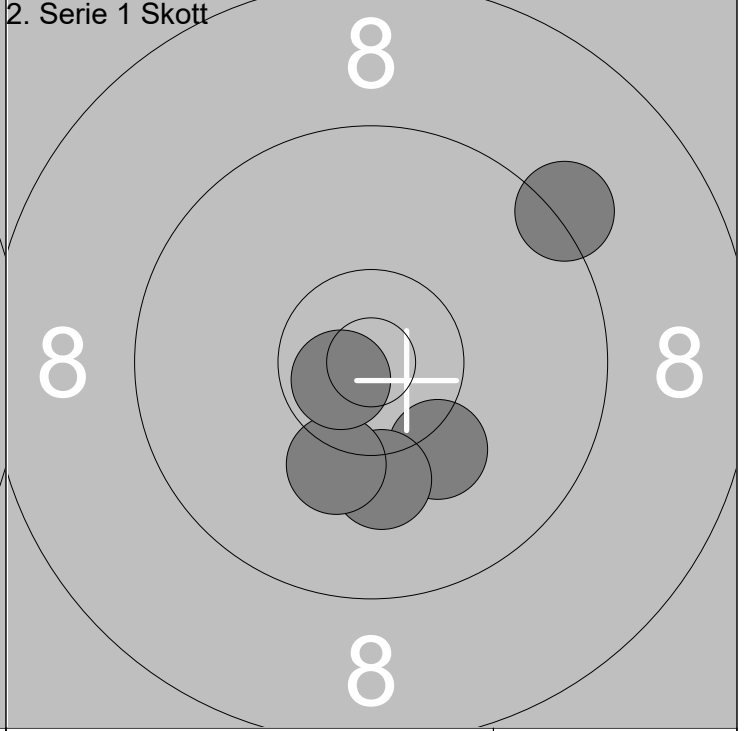

6: 10.4x ↘
7: 9.8 →
8: 9.6 ↘
9: 10.0 ↘
10: 10.7x ↘

Serie	48
Total	279

1: 9.2 ↗
2: 10.2 ↘
3: 10.1 ↘
4: 10.2 ↘
5: 10.7x ←

Serie	49
Total	328