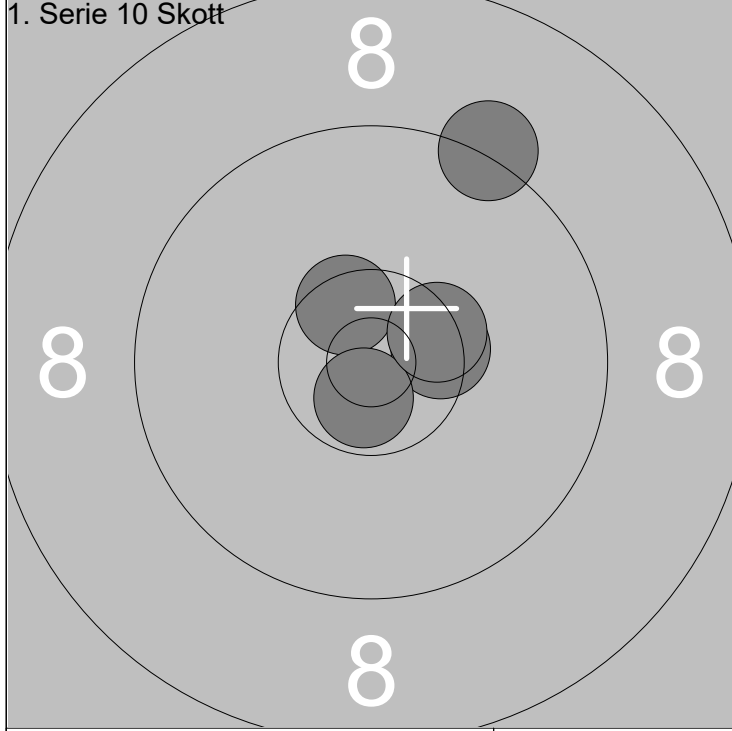

6: 10.5x →	7: 10.5x ↖
8: 10.7x ↓	9: 9.3 ↗
10: 10.4x ↗	

Serie	49
Total	292

1: 9.5 ↓	2: 10.4x ↖
3: 9.9 ↘	4: 10.2 ↓
5: 10.5x ↖	

Serie	48
Total	340