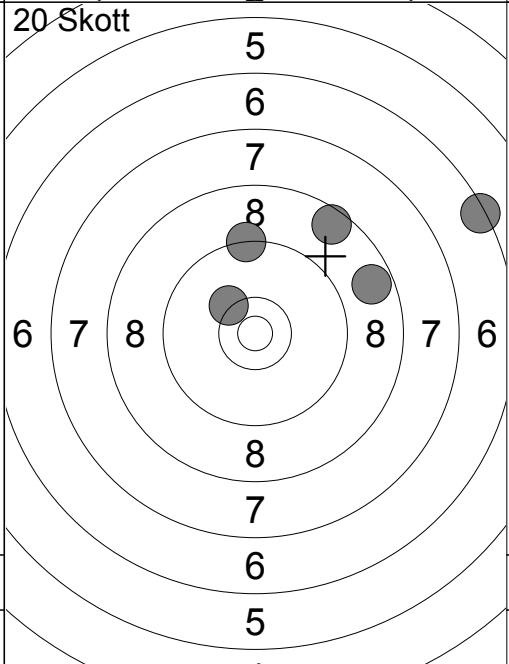

11:	10.3	↖
12:	6.4	↗
13:	9.3	↑
14:	8.7	↗
15:	8.6	↗
Serie		41
Total		116