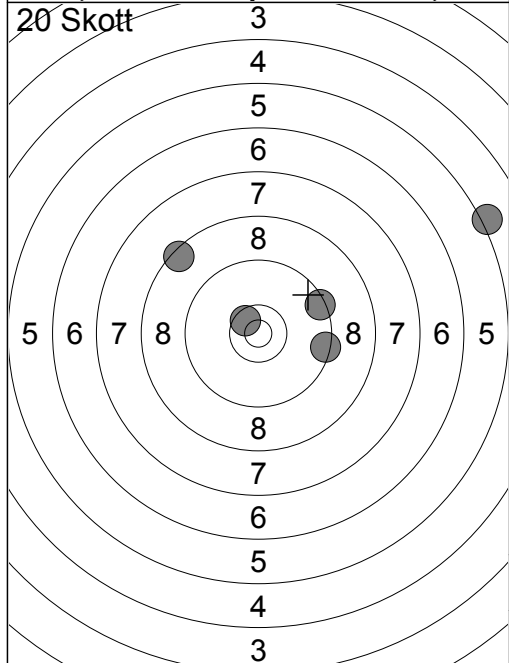

16:	9.4	↗
17:	8.4	↖
18:	5.2	↗
19:	9.4	→
20:	10.5x	↖
Serie		41
Total		157