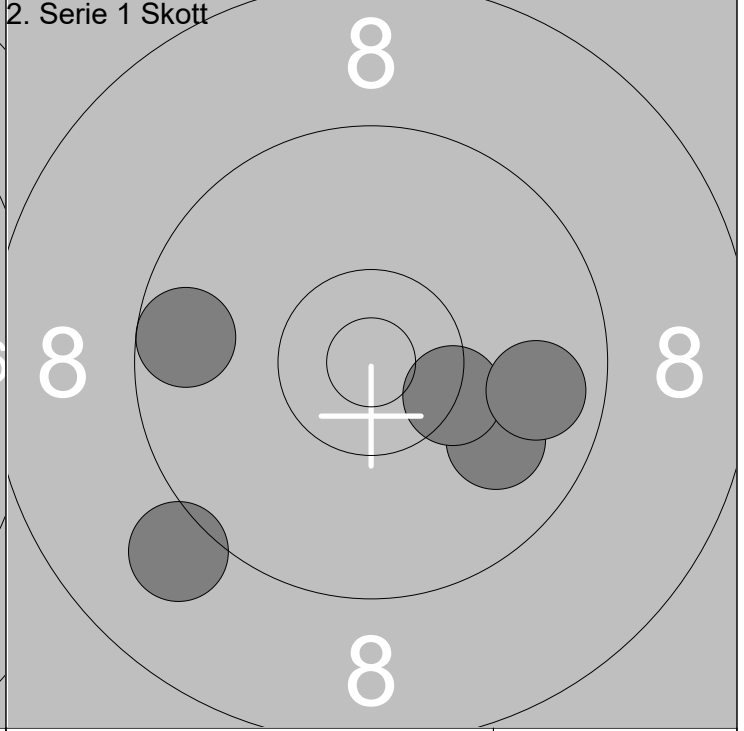

6: 7.1 ↙	Serie 40
7: 9.8 ↗	
8: 7.1 ←	Total 261
9: 8.6 ↗	
10: 9.4 ↖	

1: 9.9 ↘	Serie 46
2: 10.3x ↘	
3: 9.6 ←	Total 307
4: 9.8 →	
5: 9.1 ↙