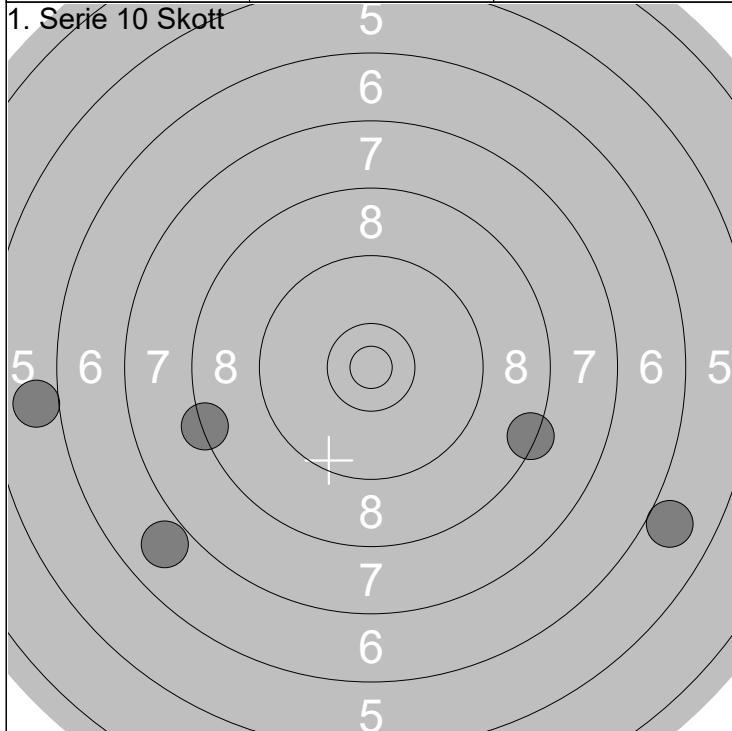

1: 9.5 ↖	6: 8.1 ←	Serie 92
2: 9.2 ↗	7: 10.1 ←	
3: 10.4x ↖	8: 9.6 ↗	Total 176
4: 9.7 ↗	9: 8.8 ↙	
5: 10.5x ↗	10: 10.6x ↘	

1: 9.4 →	Serie 45
2: 9.6 ←	
3: 7.6 ←	Total 221
4: 10.1 ↙	
5: 10.6x ↗	

6: 7.1 ↙	Serie 40
7: 9.8 ↗	
8: 7.1 ←	Total 261
9: 8.6 ↗	
10: 9.4 ↖	

1: 9.9 ↘	Serie 46
2: 10.3x ↘	
3: 9.6 ←	Total 307
4: 9.8 →	
5: 9.1 ↙	

Skjuttag	Tavla	Beatrice Friis		
2	6	Ramselefors	Bälinge-Jumkil	2, JSM Up
03.10.2021	JSM 2021 - Korthåll Ställningar	Ramselefors SKF		
	1: 9.3 ↓ 2: 10.0 ↓ 3: 9.8 ↓ 4: 8.9 ↓ 5: 8.7 ← 6: 8.9 ← 7: 8.9 → 8: 10.4x → 9: 8.1 ↓ 10: 9.5 →		11: 10.3 ↓ 12: 10.6x → 13: 9.5 ↓ 14: 10.4x → 15: 9.9 ↓ 16: 10.1 → 17: 9.5 ↓ 18: 10.1 ↓ 19: 10.0 ↓ 20: 10.0 ↓	
	Serie 87		Serie 97	
	Total 175		Total 175	
	21: 9.1 ← 22: 6.7 ←	1. Serie 10 Skott 	1: 9.7 ↓ 2: 9.5 ↗ 3: 8.5 ← 4: 8.4 ← 5: 10.3x ↖	
	Serie 15		Serie 44	
	Total 175		Total 219	
1. Serie 10 Skott 	6: 8.8 → 7: 7.1 ← 8: 9.2 ↑ 9: 8.8 ← 10: 4.2 →	2. Serie 1 Skott 	1: 9.2 ↗ 2: 7.6 → 3: 8.4 ↗ 4: 10.0 ← 5: 8.2 ←	
	Serie 36		Serie 42	
	Total 255		Total 297	

1: 8.8 ←	6: 9.5 ↑
2: 9.3 ↓	7: 9.6 ↑
3: 8.2 ↑	8: 10.0 ↗
4: 10.6x ↓	9: 10.2 →
5: 8.7 ↓	10: 10.1 ↖

Serie	91
Total	165

1: 8.7 ↙	2: 8.5 ↑
3: 9.1 ↑	4: 10.2 ↗
5: 9.8 →	

Serie	44
Total	209

6: 6.9 ↙	7: 8.4 →
8: 6.0 →	9: 8.3 ←
10: 6.0 ←	