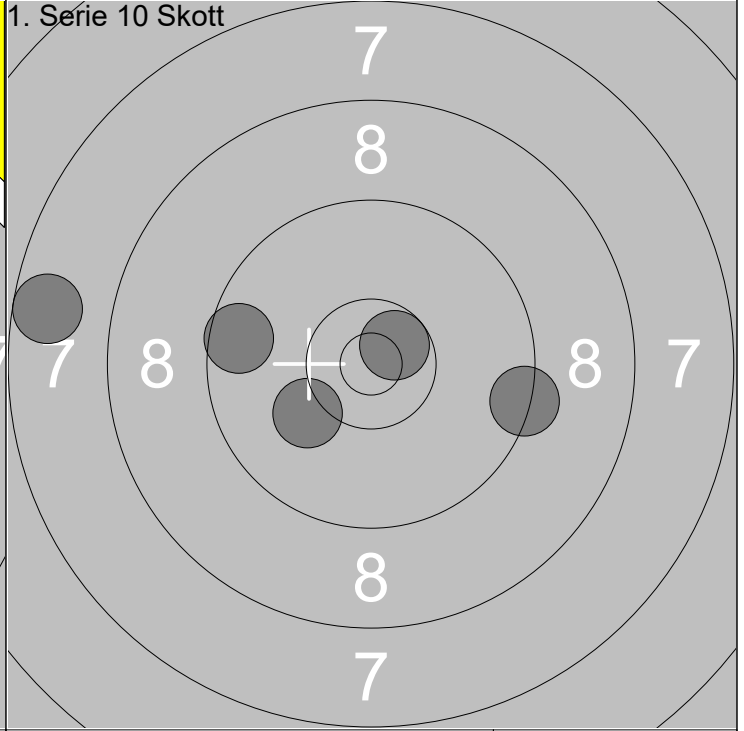

1: 9.5 ↖	6: 8.1 ←	Serie 92
2: 9.2 ↗	7: 10.1 ←	
3: 10.4x ↖	8: 9.6 ↗	Total 176
4: 9.7 ↗	9: 8.8 ↙	
5: 10.5x ↗	10: 10.6x ↘	

1: 9.4 →	Serie 45
2: 9.6 ←	
3: 7.6 ←	Total 221
4: 10.1 ↙	
5: 10.6x ↗