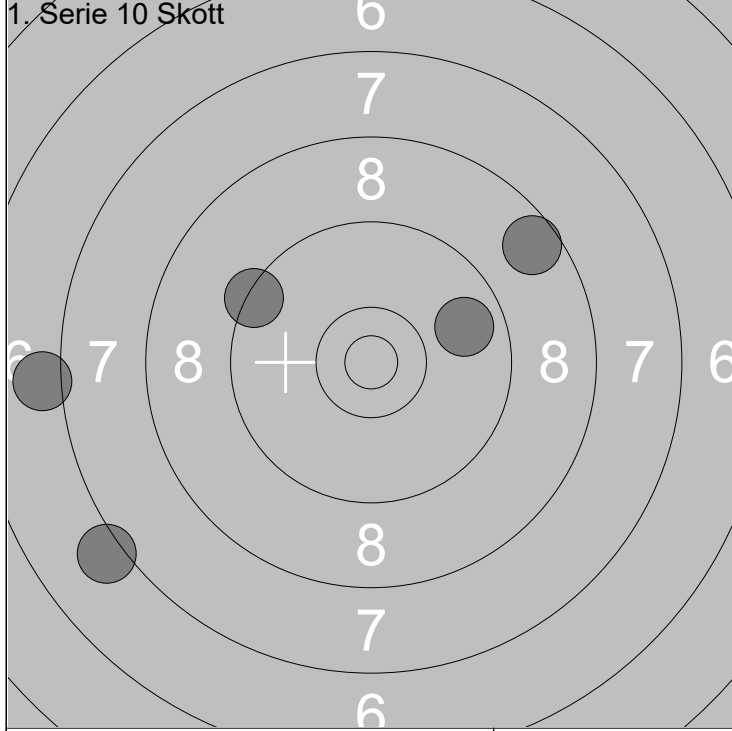

6: 7.1 ↙	Serie 40
7: 9.8 ↗	
8: 7.1 ←	Total 261
9: 8.6 ↗	
10: 9.4 ↖	

1: 9.9 ↘	Serie 46
2: 10.3x ↘	
3: 9.6 ←	Total 307
4: 9.8 →	
5: 9.1 ↙