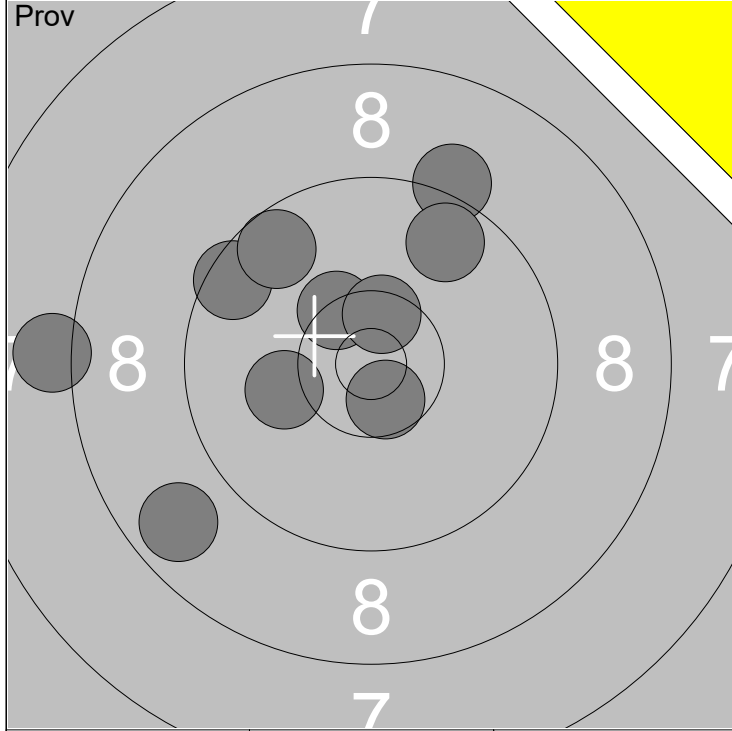

1: 9.5 ↖	6: 8.1 ←	Serie 92
2: 9.2 ↗	7: 10.1 ←	
3: 10.4x ↖	8: 9.6 ↗	Total 176
4: 9.7 ↗	9: 8.8 ↙	
5: 10.5x ↗	10: 10.6x ↘	

1: 9.4 →	Serie 45
2: 9.6 ←	
3: 7.6 ←	Total 221
4: 10.1 ↙	
5: 10.6x ↗