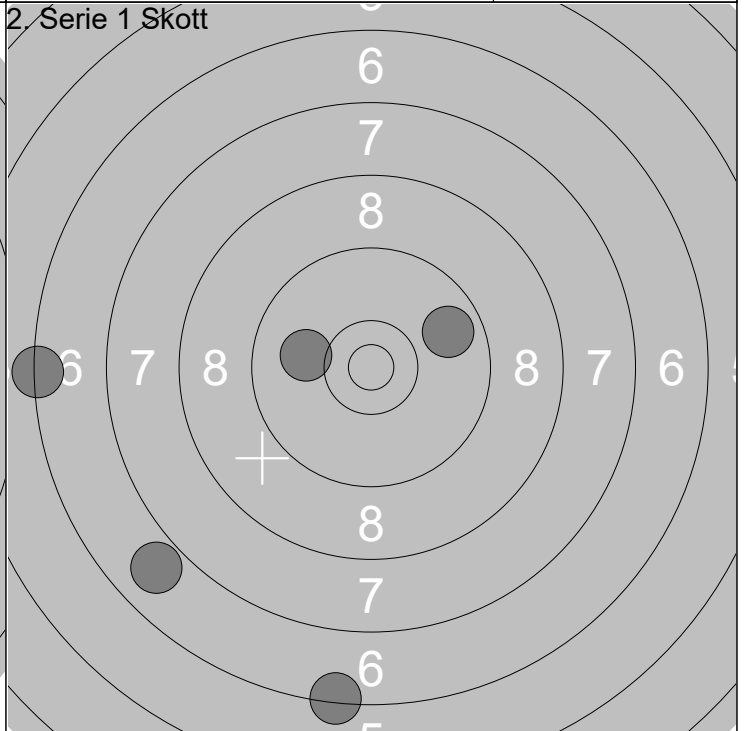

1: 9.5 ↖	6: 8.1 ←	Serie 92
2: 9.2 ↗	7: 10.1 ←	
3: 10.4x ↖	8: 9.6 ↗	Total 176
4: 9.7 ↗	9: 8.8 ↙	
5: 10.5x ↗	10: 10.6x ↘	

1: 9.4 →	Serie 45
2: 9.6 ←	
3: 7.6 ←	Total 221
4: 10.1 ↙	
5: 10.6x ↗	

6: 7.1 ↙	Serie 40
7: 9.8 ↗	
8: 7.1 ←	Total 261
9: 8.6 ↗	
10: 9.4 ↖	

1: 9.9 ↘	Serie 46
2: 10.3x ↘	
3: 9.6 ←	Total 307
4: 9.8 →	
5: 9.1 ↙	

Skjuttag	Tavla	Beatrice Friis		
2	6	Ramselefors	Bälinge-Jumkil	2, JSM Up
03.10.2021	JSM 2021 - Korthåll Ställningar	Ramselefors SKF		
	1: 9.3 ↓ 2: 10.0 ↓ 3: 9.8 ↓ 4: 8.9 ↓ 5: 8.7 ← 6: 8.9 ← 7: 8.9 → 8: 10.4x → 9: 8.1 ↓ 10: 9.5 →		11: 10.3 ↓ 12: 10.6x → 13: 9.5 ↓ 14: 10.4x → 15: 9.9 ↓ 16: 10.1 → 17: 9.5 ↓ 18: 10.1 ↓ 19: 10.0 ↓ 20: 10.0 ↓	
	Serie 87		Serie 97	
	Total 175		Total 175	
	21: 9.1 ← 22: 6.7 ←	1. Serie 10 Skott 	1: 9.7 ↓ 2: 9.5 ↗ 3: 8.5 ← 4: 8.4 ← 5: 10.3x ↖	
	Serie 15		Serie 44	
	Total 175		Total 219	
1. Serie 10 Skott 	6: 8.8 → 7: 7.1 ← 8: 9.2 ↑ 9: 8.8 ← 10: 4.2 →	2. Serie 1 Skott 	1: 9.2 ↗ 2: 7.6 → 3: 8.4 ↗ 4: 10.0 ← 5: 8.2 ←	
	Serie 36		Serie 42	
	Total 255		Total 297	

1: 8.8 ←	6: 9.5 ↑
2: 9.3 ↓	7: 9.6 ↑
3: 8.2 ↑	8: 10.0 ↗
4: 10.6x ↓	9: 10.2 →
5: 8.7 ↓	10: 10.1 ↖

Serie	91
Total	165

1: 8.7 ↙	2: 8.5 ↑
3: 9.1 ↑	4: 10.2 ↗
5: 9.8 →	

Serie	44
Total	209

6: 6.9 ↙	7: 8.4 →
8: 6.0 →	9: 8.3 ←
10: 6.0 ←	