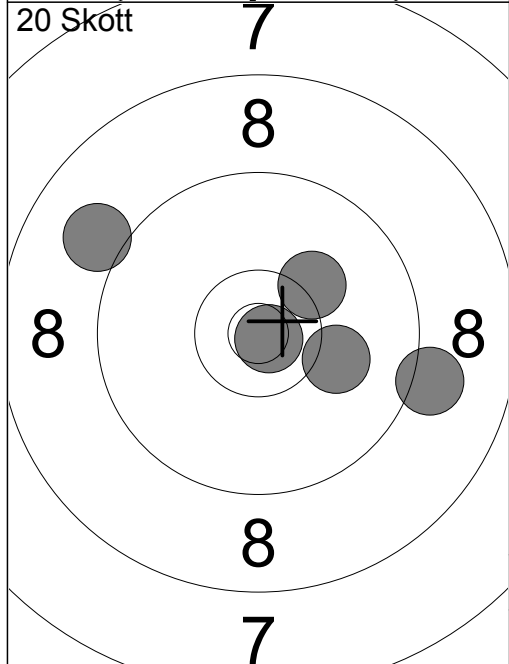

20 Skött 	6: 9.6 ← 7: 9.4 ↗ 8: 10.1 ↘ 9: 10.0 ← 10: 10.0 ↘ Serie 48 Total 94	20 Skött 	11: 8.3 → 12: 9.2 → 13: 9.1 ↘ 14: 8.5 ← 15: 8.1 ↗ Serie 42 Total 136
---	--	---	--

20 Skött 	16: 8.6 ← 17: 8.4 ↘ 18: 9.2 ↗ 19: 9.1 ↗ 20: 8.2 → Serie 42 Total 178		
--	--	--	--

- 1: 10.3x →
- 2: 9.6 ↑
- 3: 9.9 ↗
- 4: 9.5 ↖
- 5: 9.8 ←
- 6: 8.7 ↓
- 7: 9.9 ↓
- 8: 10.1 ↗
- 9: 10.1 ↑
- 10: 10.4x →

Serie 93
Total 0

- 11: 9.7 ↗
- 12: 9.8 ↖

Serie 18
Total 0

- 1: 9.0 ↖
- 2: 10.1 →
- 3: 10.2 ↗
- 4: 10.8x →
- 5: 9.1 →