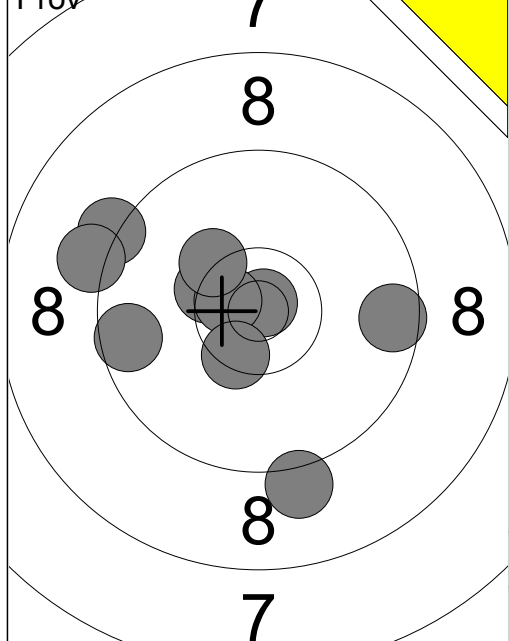

1:	9.1	↓
2:	10.4x	↖
3:	9.2	↗
4:	9.2	↖
5:	9.6	↖
6:	10.8x	↗
7:	10.6x	↖
8:	10.4x	↘
9:	9.6	→
10:	10.3	↗
Serie		95
Total		0