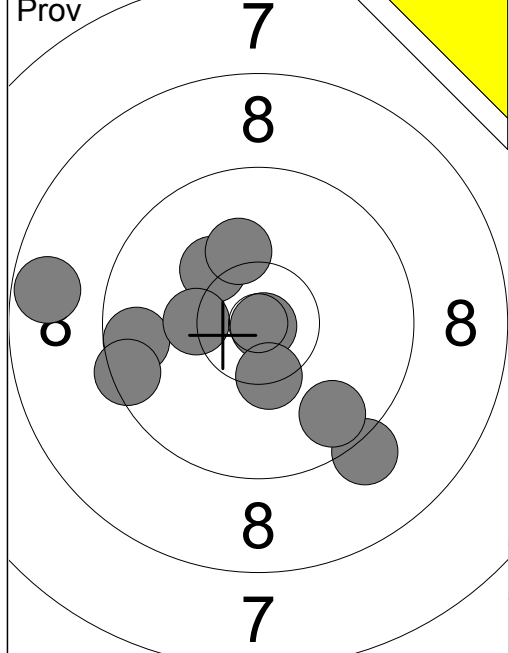

20 Skott 	11: 9.0 → 12: 9.4 ↗ 13: 9.5 ↓ 14: 7.5 ↖ 15: 8.9 ←	20 Skott 	16: 9.3 ← 17: 8.7 ↙ 18: 10.4x ↑ 19: 9.6 ← 20: 9.7 ↗
Serie	42	Serie	45
Total	136	Total	181

1:	9.1	↓
2:	10.4x	↖
3:	9.2	↗
4:	9.2	↖
5:	9.6	↖
6:	10.8x	↗
7:	10.6x	↖
8:	10.4x	↘
9:	9.6	→
10:	10.3	↗
Serie		95
Total		0

11:	9.7	↖
12:	9.6	↓
13:	9.3	↗
14:	10.3	↖
Serie		37
Total		0

1:	9.1	↗
2:	10.2	→
3:	10.6x	↘
4:	10.4x	↖
5:	9.9	↗
Serie		48
Total		48

6:	9.7	↓
7:	10.1	↖
8:	9.6	↖
9:	10.1	↘
10:	9.8	↓
Serie		47
Total		95

11:	10.6x	↘
12:	8.3	↘
13:	8.6	↓
14:	7.9	↓
15:	9.2	↘
Serie		42
Total		137

16:	8.5	→
17:	8.8	↓
18:	8.3	→
19:	8.1	↘
20:	10.1	↘
Serie		42
Total		179

- 1: 9.2 ↘
- 2: 10.9x →
- 3: 8.7 ←
- 4: 9.6 ←
- 5: 10.2 ↗
- 6: 10.2 ↑
- 7: 9.7 ↘
- 8: 10.4x ↓
- 9: 10.3x ←
- 10: 9.5 ←

Serie 94
Total 0