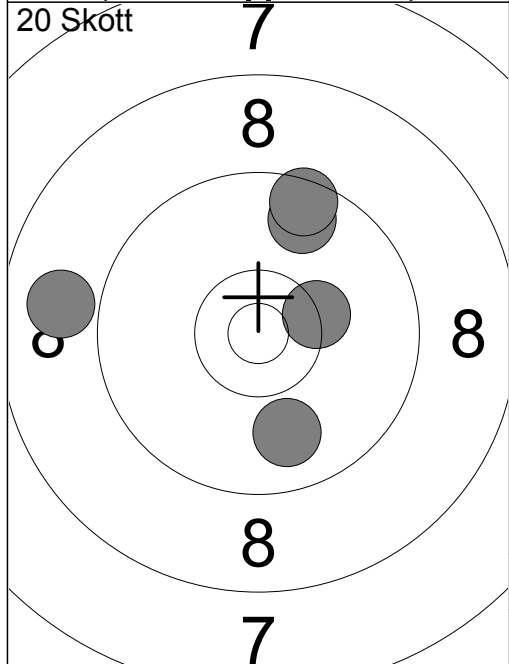

20 Skött 	6: 9.4 ↖ 7: 10.5x → 8: 10.7x → 9: 9.9 ← 10: 9.2 ↘	20 Skött 	11: 9.6 ← 12: 10.3x ↘ 13: 10.3 → 14: 9.6 → 15: 10.1 ↘
Serie	47	Serie	48
Total	95	Total	143

20 Skött 	16: 10.1 ↑ 17: 10.0 ↑ 18: 9.0 ← 19: 9.9 ↘ 20: 10.2 ↖	
Serie	48	
Total	191	

- 1: 8.0 →
- 2: 9.0 →
- 3: 10.0 ↓
- 4: 8.9 ↓
- 5: 10.3x ↗
- 6: 8.9 →
- 7: 9.8 →
- 8: 9.4 →
- 9: 9.6 ↓

Serie 80
Total 0

- 1: 10.3 ↓
- 2: 9.2 ←
- 3: 8.7 →
- 4: 10.5x ↗
- 5: 8.7 →

Serie 45
Total 45

- 6: 10.3x →
- 7: 9.7 ↗
- 8: 9.5 ↗
- 9: 8.9 ←
- 10: 9.9 ↓