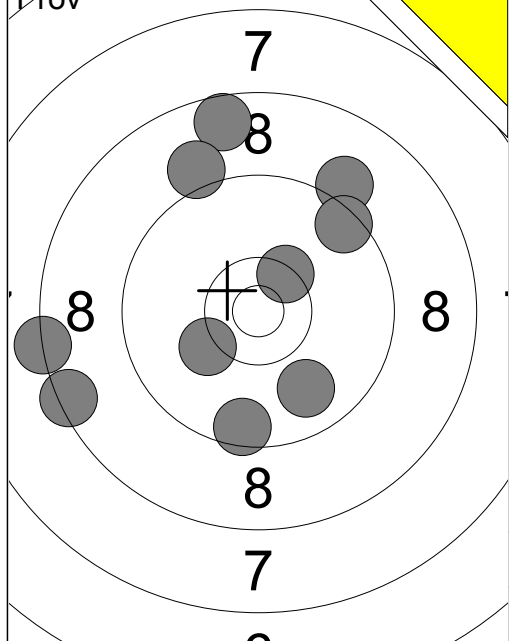

1:	9.5	↓
2:	8.3	←
3:	8.4	←
4:	9.8	↓
5:	8.6	↑
6:	10.4x	↗
7:	9.1	↗
8:	9.5	↗
9:	9.1	↑
10:	10.2	↙
Serie		89
Total		0