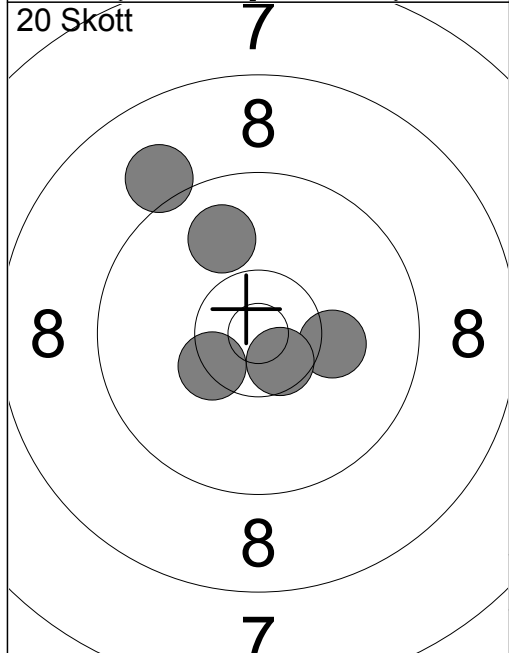

1:	9.1	↗
2:	10.2	→
3:	10.6x	↘
4:	10.4x	↖
5:	9.9	↗
Serie		48
Total		48